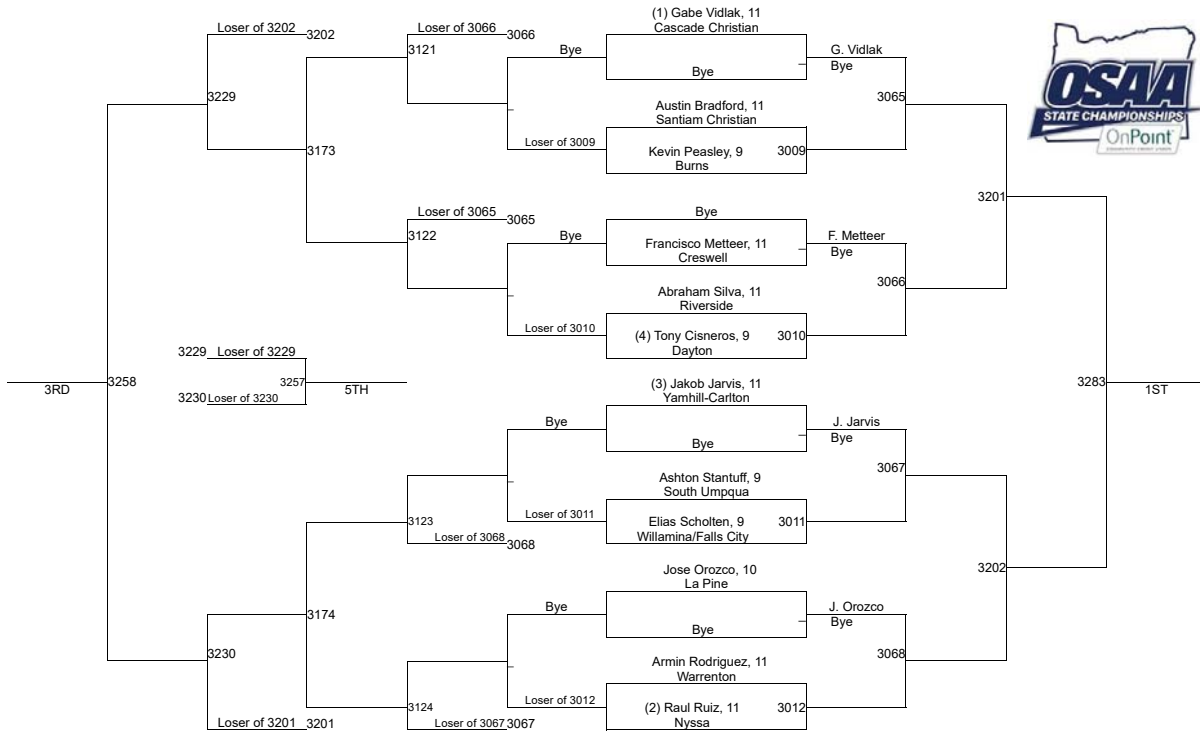

6A-285

2019 OSAA/OnPoint Community Credit Union Wrestling State Championships

3A-106

2019 OSAA/OnPoint Community Credit Union Wrestling State Championships

3A-113

2019 OSAA/OnPoint Community Credit Union Wrestling State Championships **3A-120**