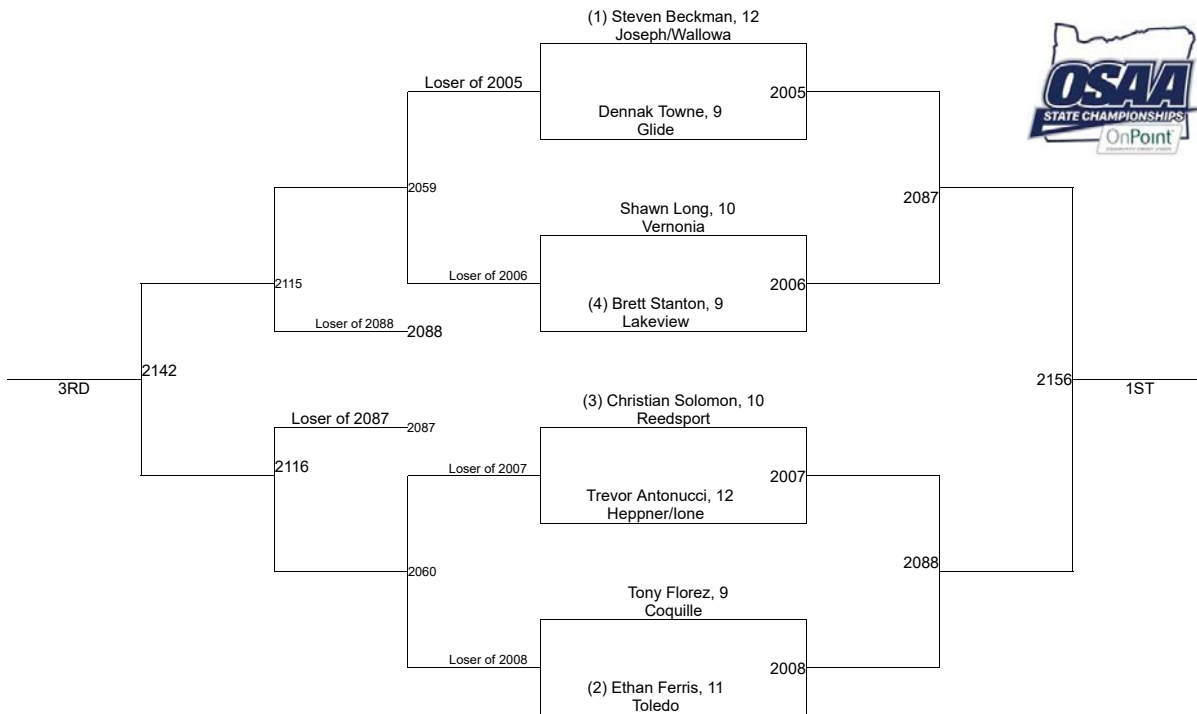

2019 OSAA/OnPoint Community Credit Union Wrestling State Championships 2A/1A-113