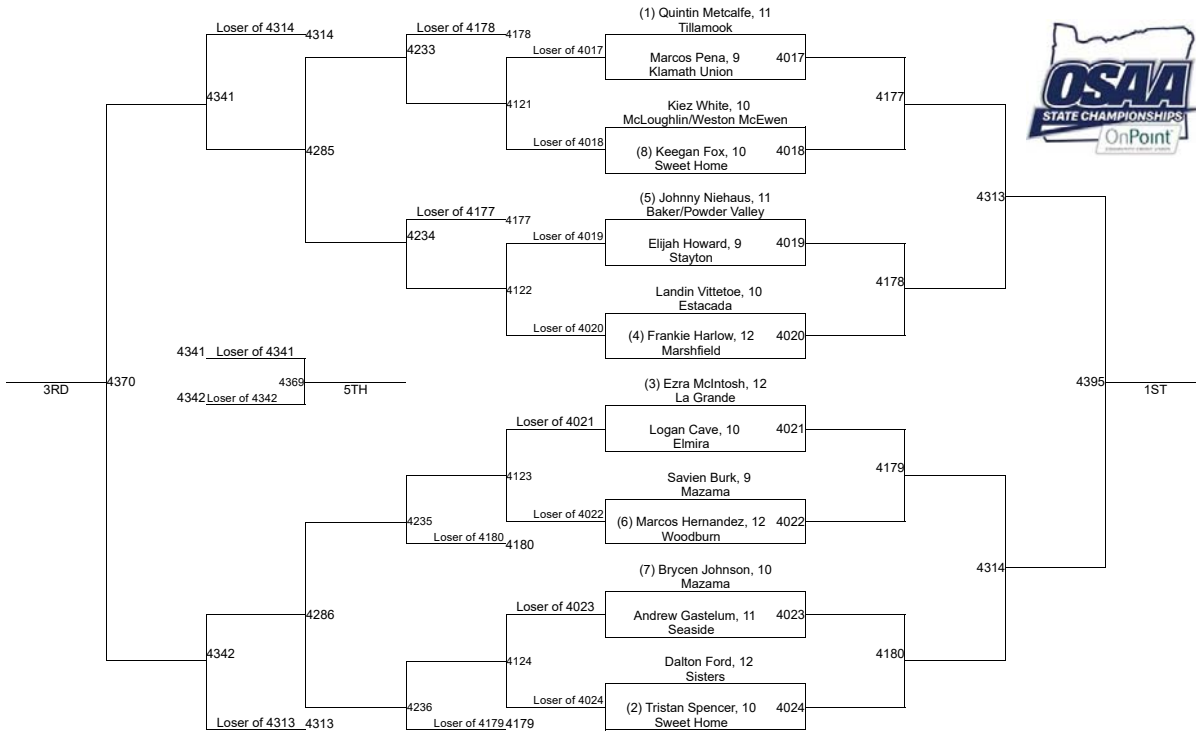

2019 OSAA/OnPoint Community Credit Union Wrestling State Championships

4A-120