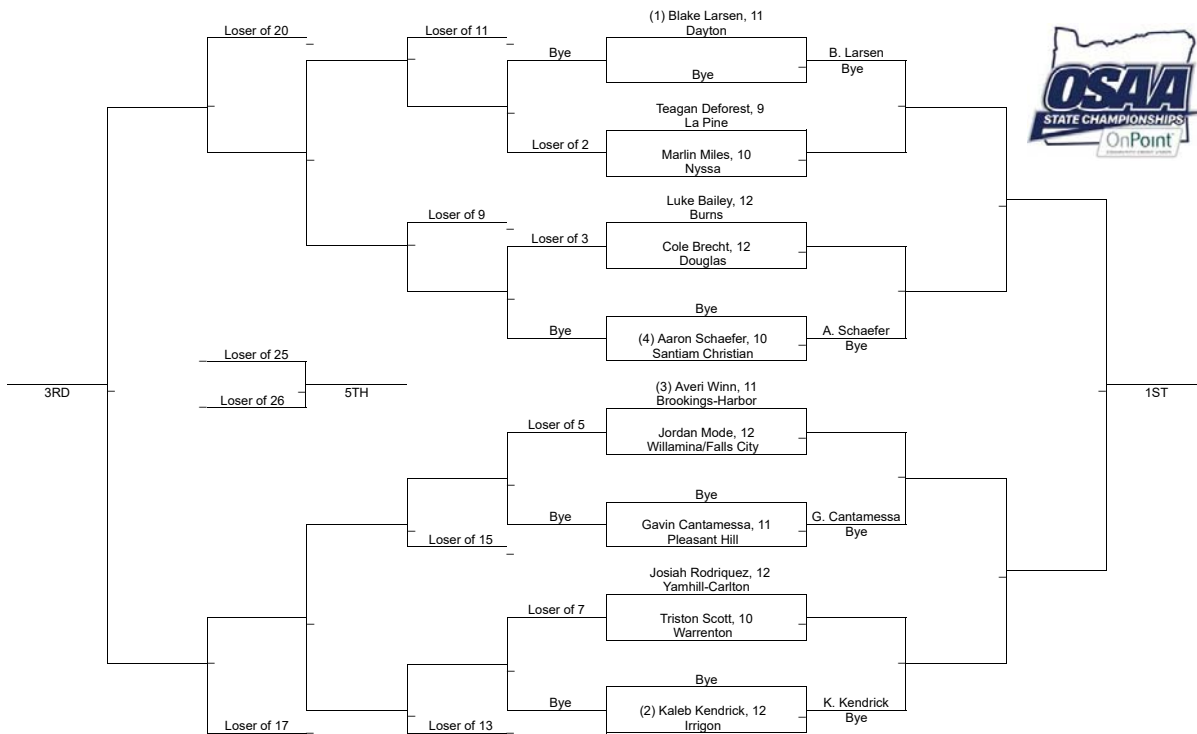

2019 OSAA/OnPoint Community Credit Union Wrestling State Championships

3A-285