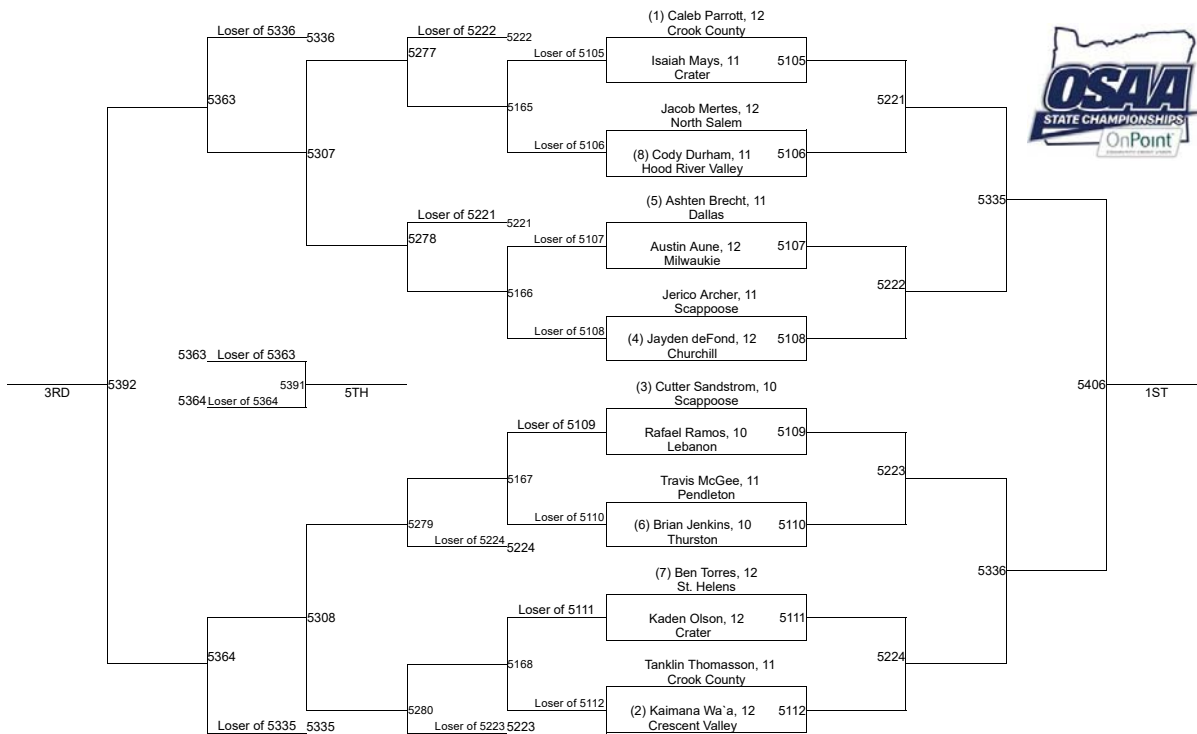

2019 OSAA/OnPoint Community Credit Union Wrestling State Championships 5A-285