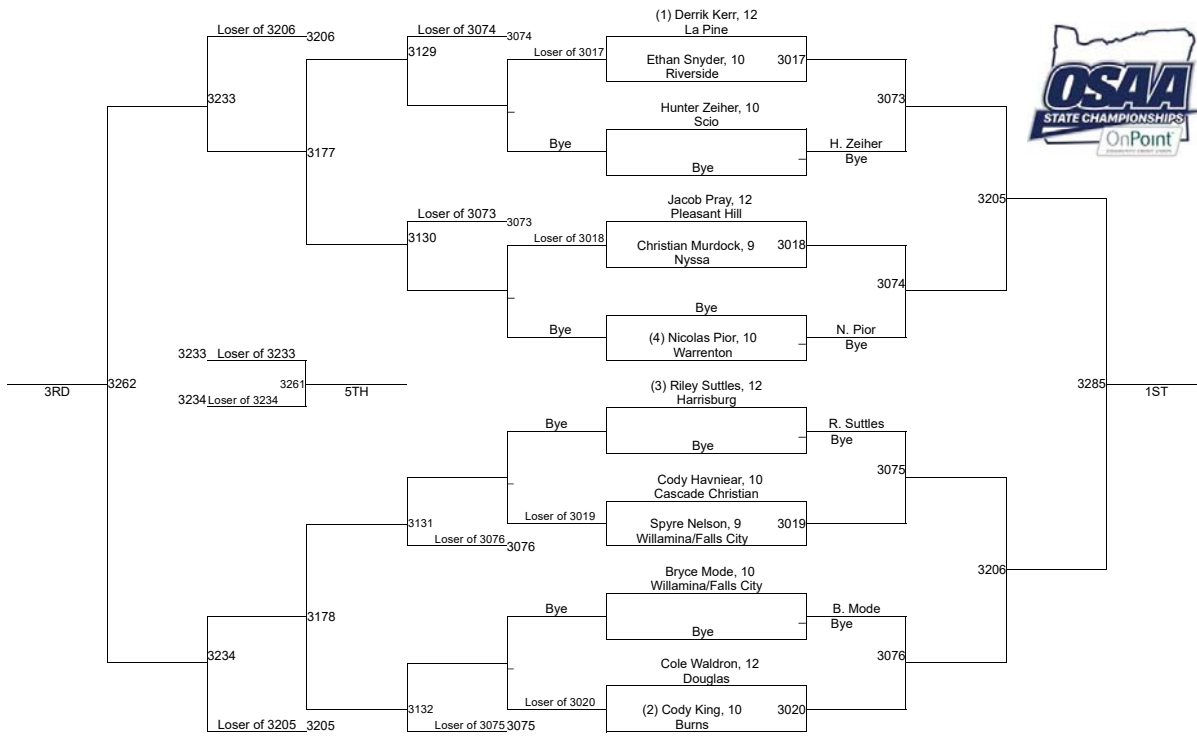

2019 OSAA/OnPoint Community Credit Union Wrestling State Championships

3A-132