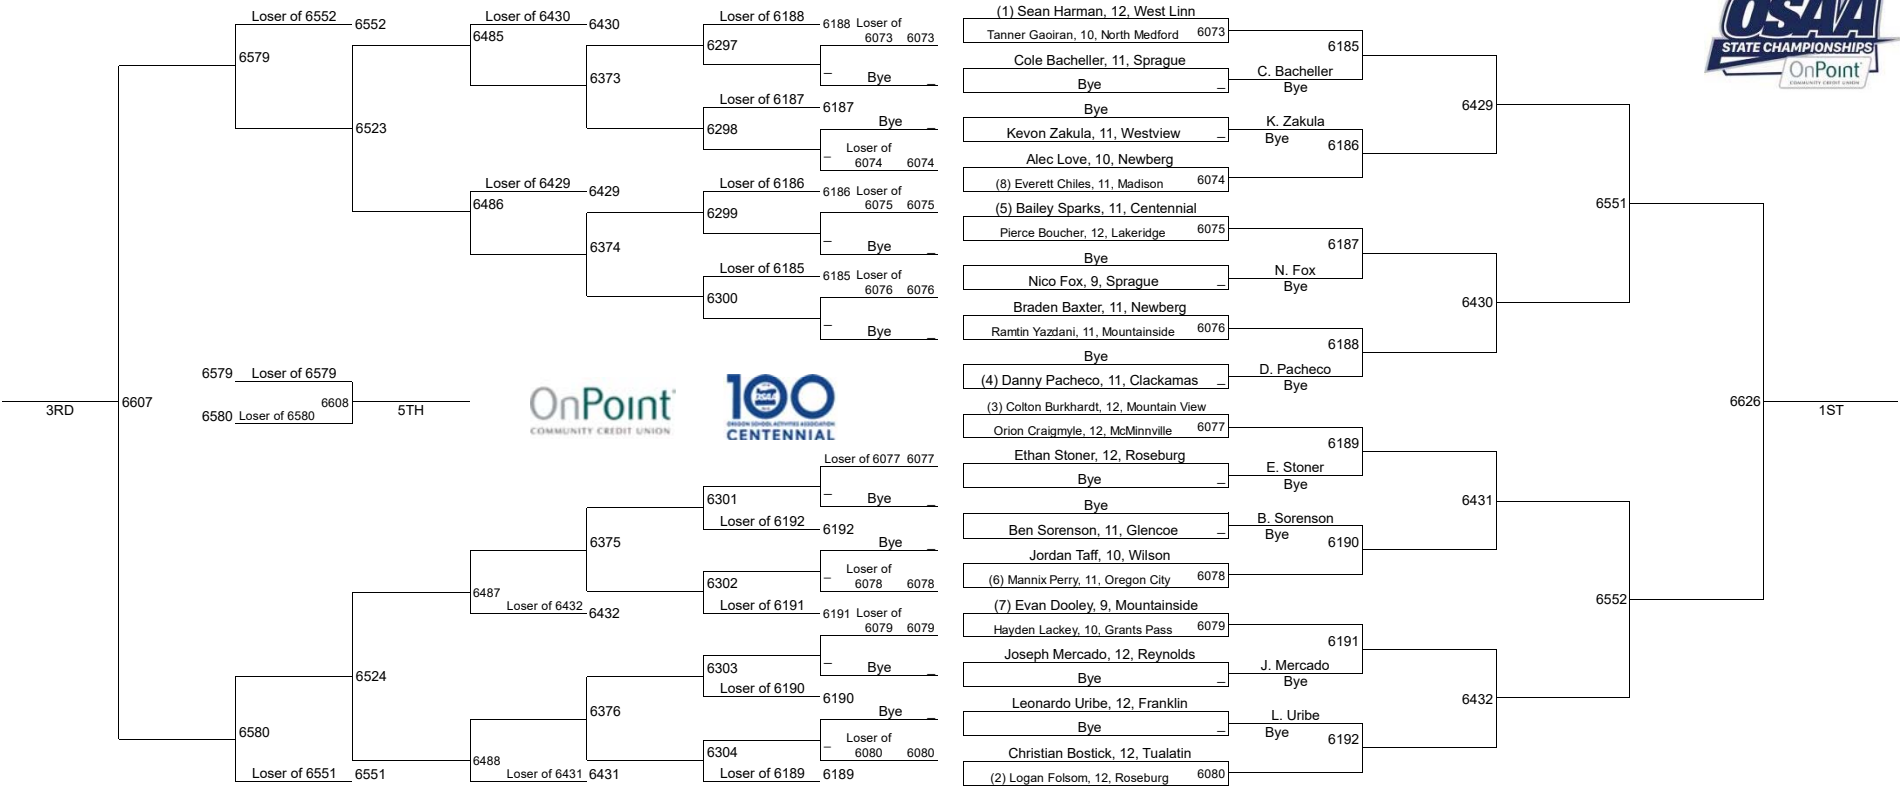

2019 OSAA/OnPoint Community Credit Union Wrestling State Championships

6A-170