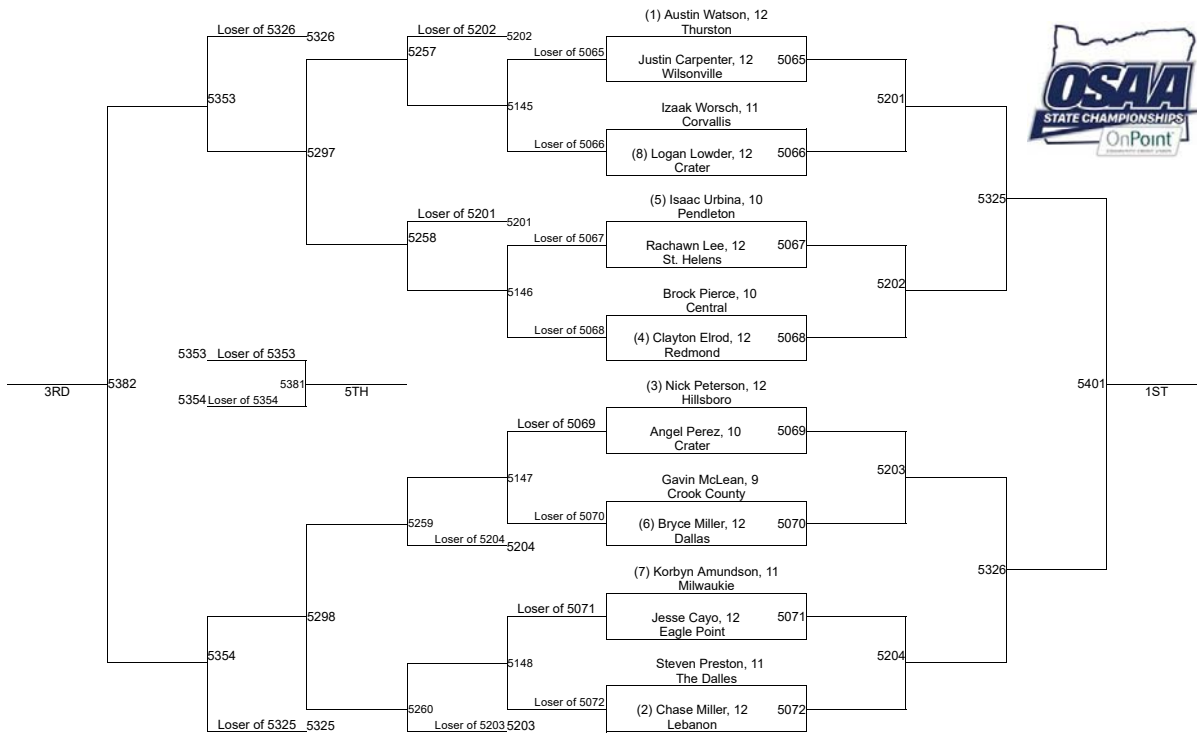

5A-145

2019 OSAA/OnPoint Community Credit Union Wrestling State Championships

5A-152

2019 OSAA/OnPoint Community Credit Union Wrestling State Championships **5A-160**

2019 OSAA/OnPoint Community Credit Union Wrestling State Championships **5A-170**