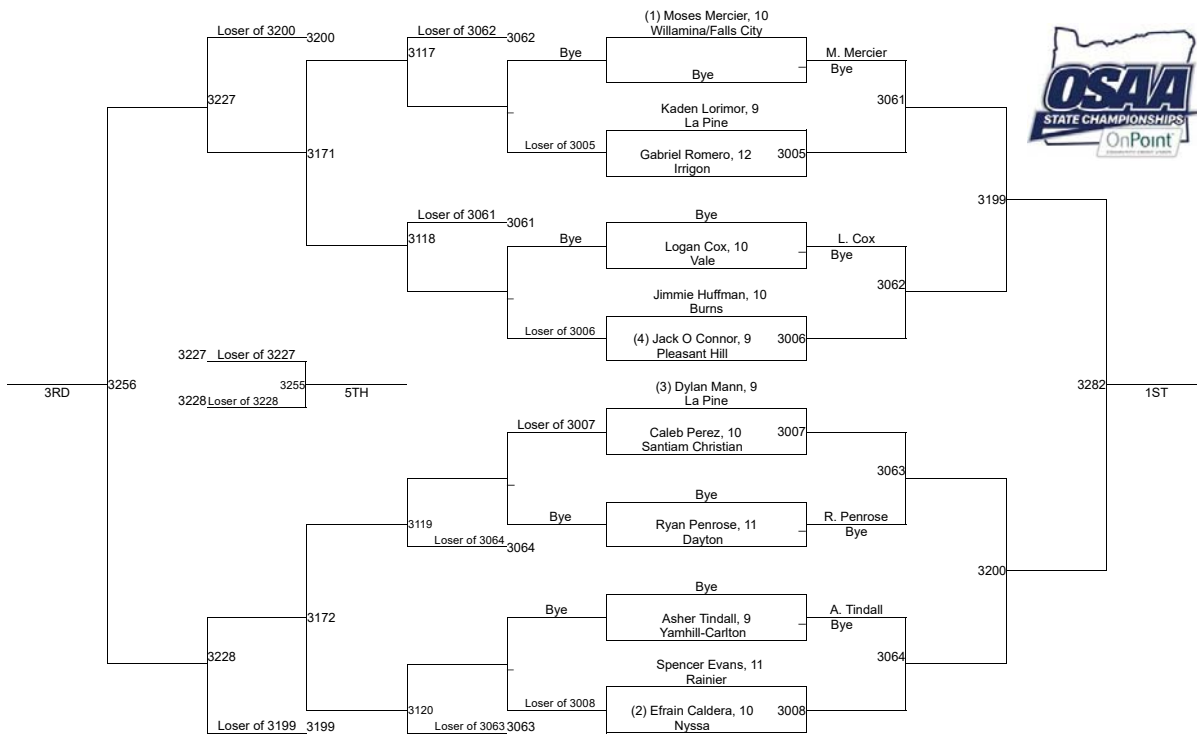

6A-285

2019 OSAA/OnPoint Community Credit Union Wrestling State Championships

3A-106

2019 OSAA/OnPoint Community Credit Union Wrestling State Championships

3A-113

2019 OSAA/OnPoint Community Credit Union Wrestling State Championships **3A-120**