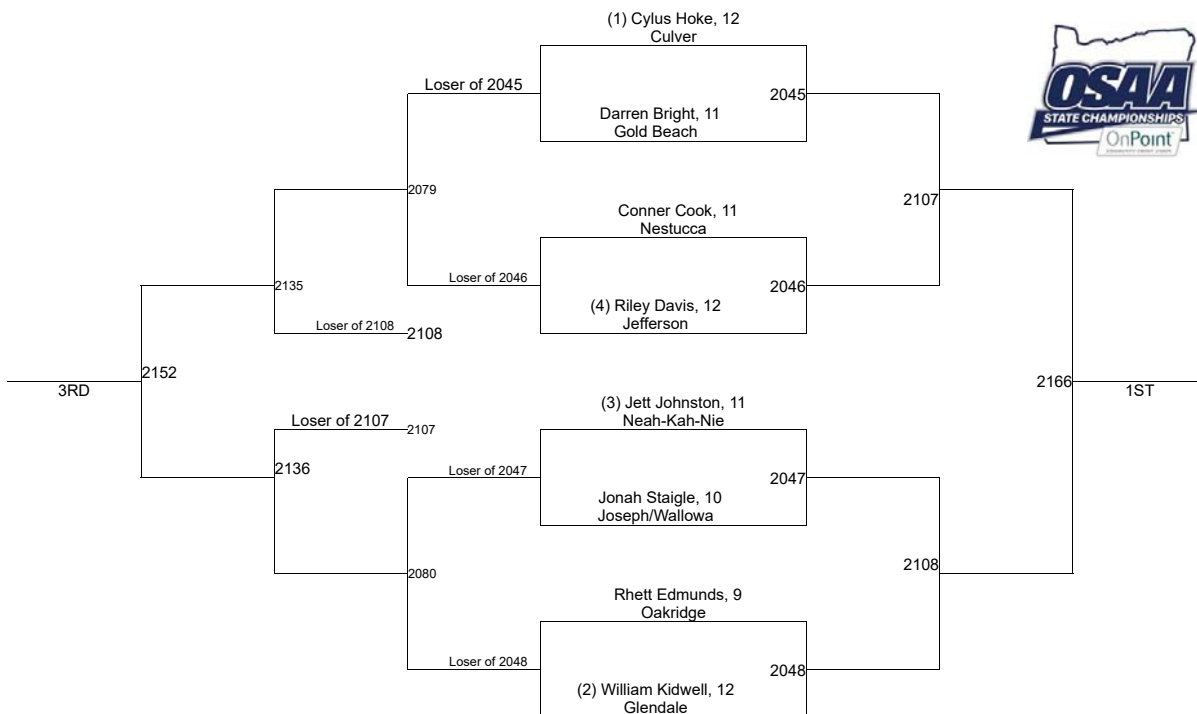

2019 OSAA/OnPoint Community Credit Union Wrestling State Championships 2A/1A-195