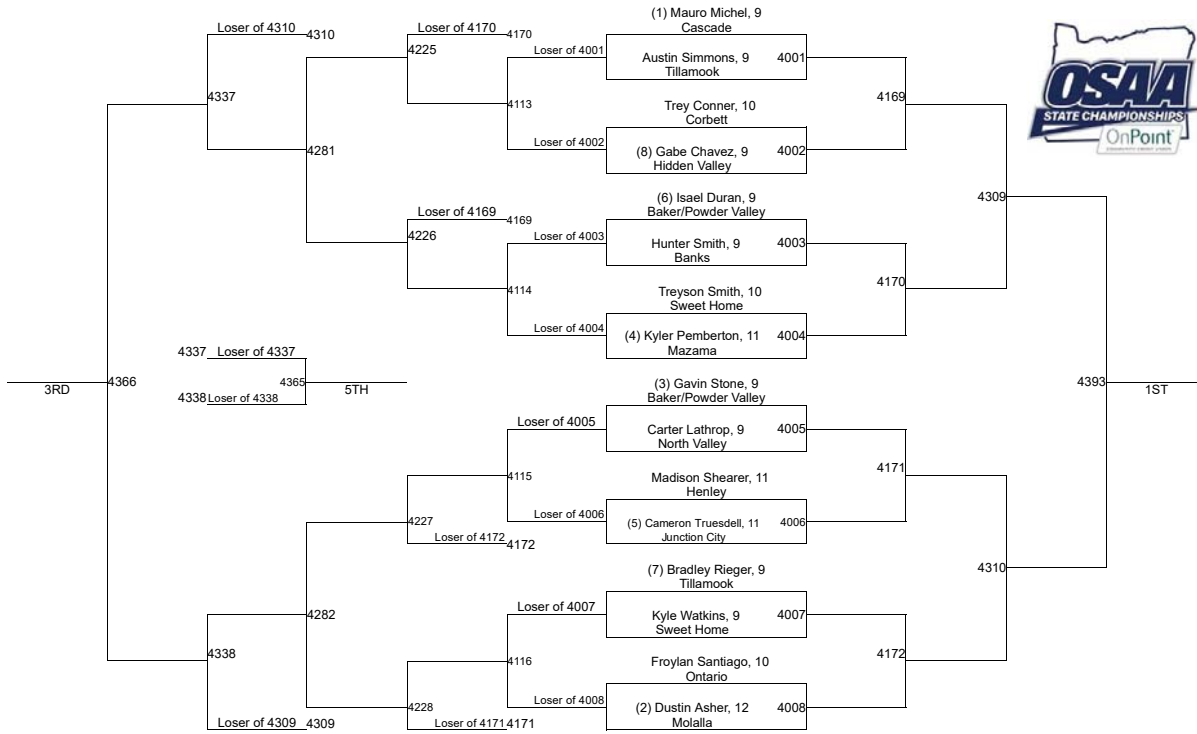

3A-220

2019 OSAA/OnPoint Community Credit Union Wrestling State Championships

3A-285

2019 OSAA/OnPoint Community Credit Union Wrestling State Championships

4A-106

2019 OSAA/OnPoint Community Credit Union Wrestling State Championships