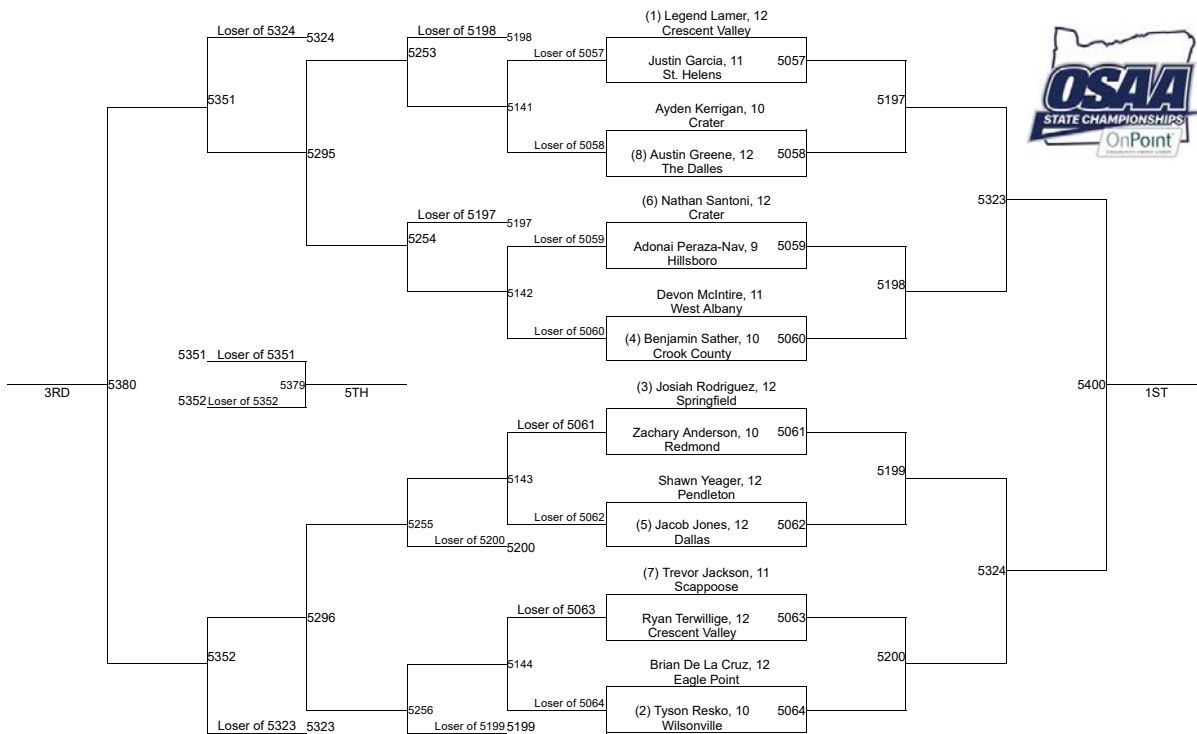

2019 OSAA/OnPoint Community Credit Union Wrestling State Championships

5A-152