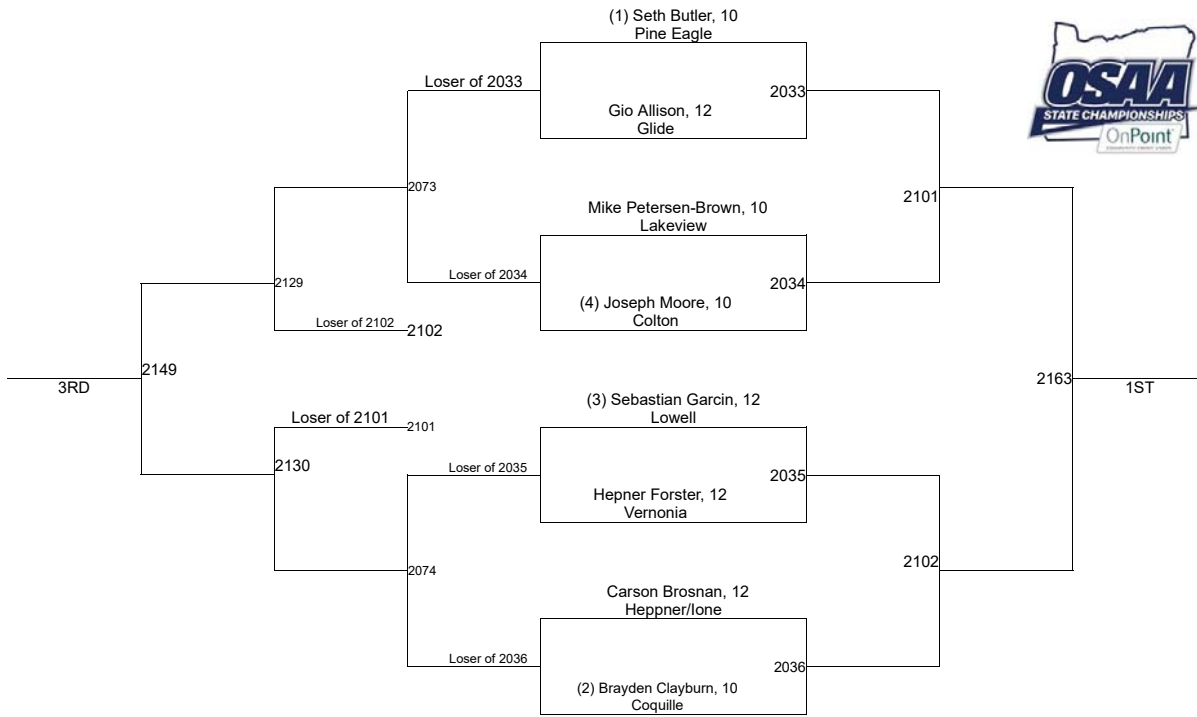

2019 OSAA/OnPoint Community Credit Union Wrestling State Championships 2A/1A-160