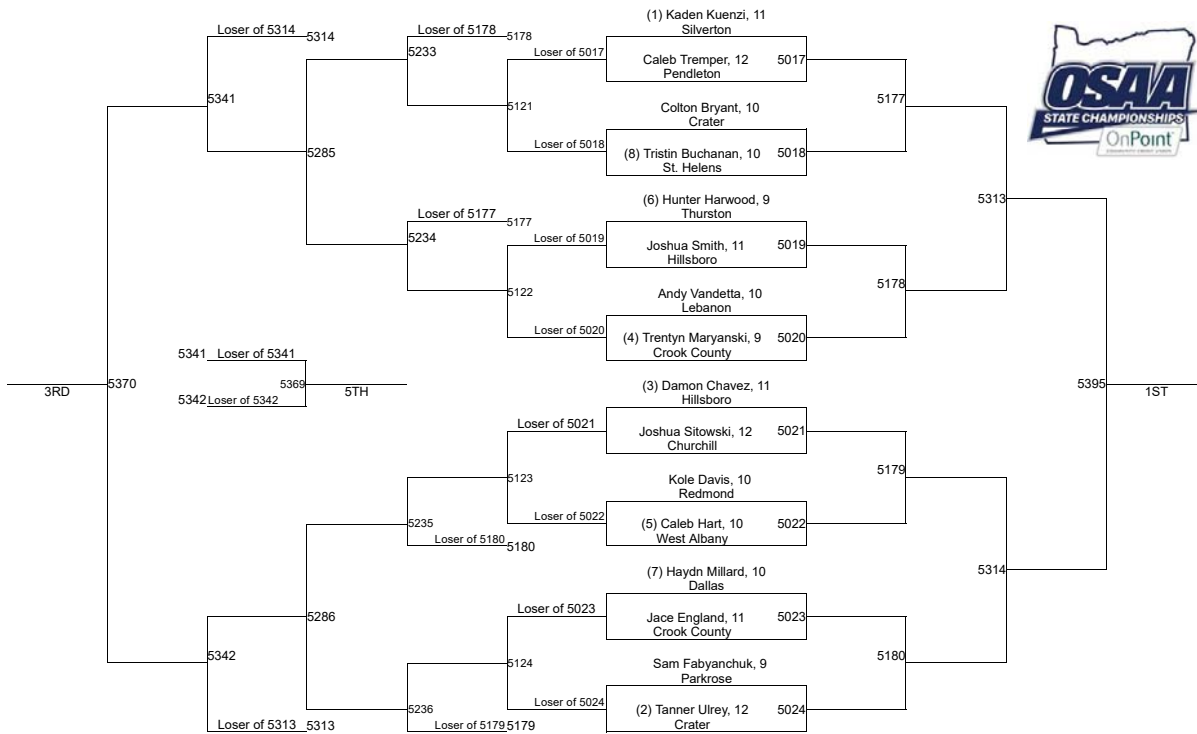

2019 OSAA/OnPoint Community Credit Union Wrestling State Championships **5A-120**