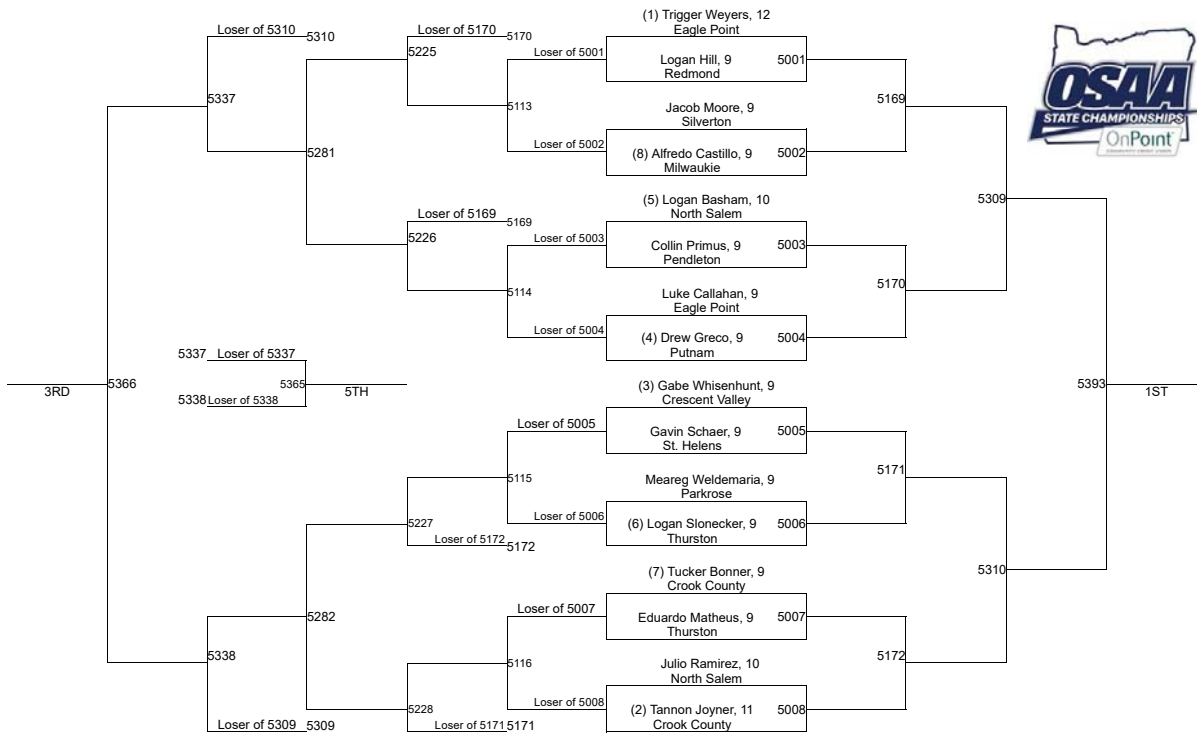

4A-170

2019 OSAA/OnPoint Community Credit Union Wrestling State Championships

4A-220

2019 OSAA/OnPoint Community Credit Union Wrestling State Championships

4A-285

2019 OSAA/OnPoint Community Credit Union Wrestling State Championships **5A-106**