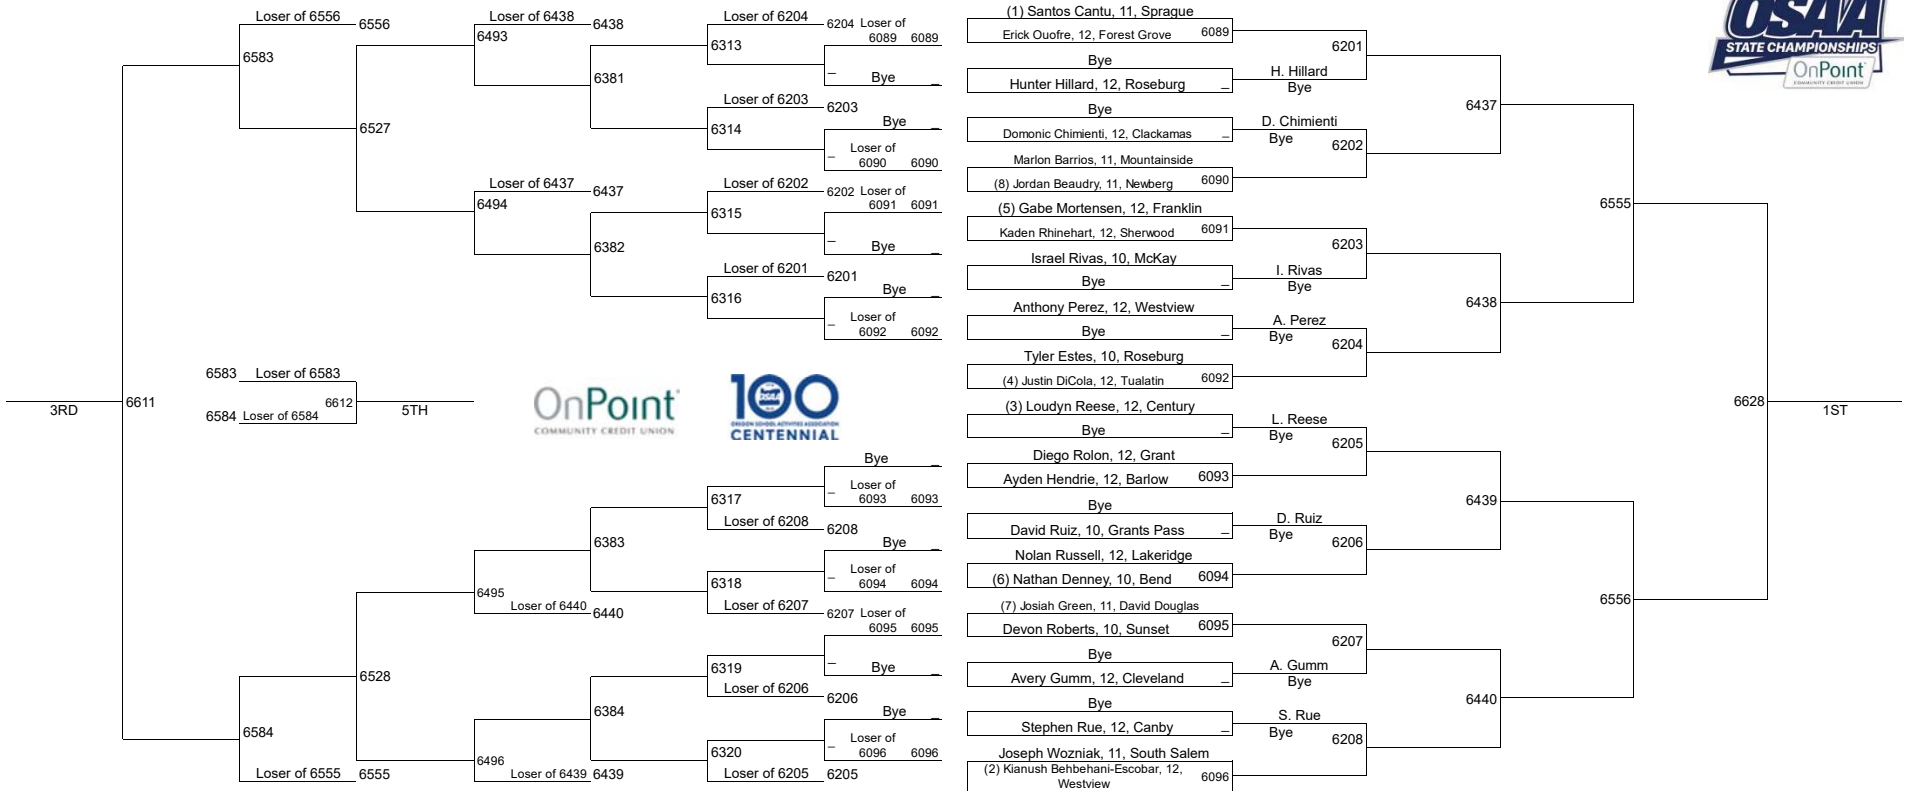

2019 OSAA/OnPoint Community Credit Union Wrestling State Championships

6A-195