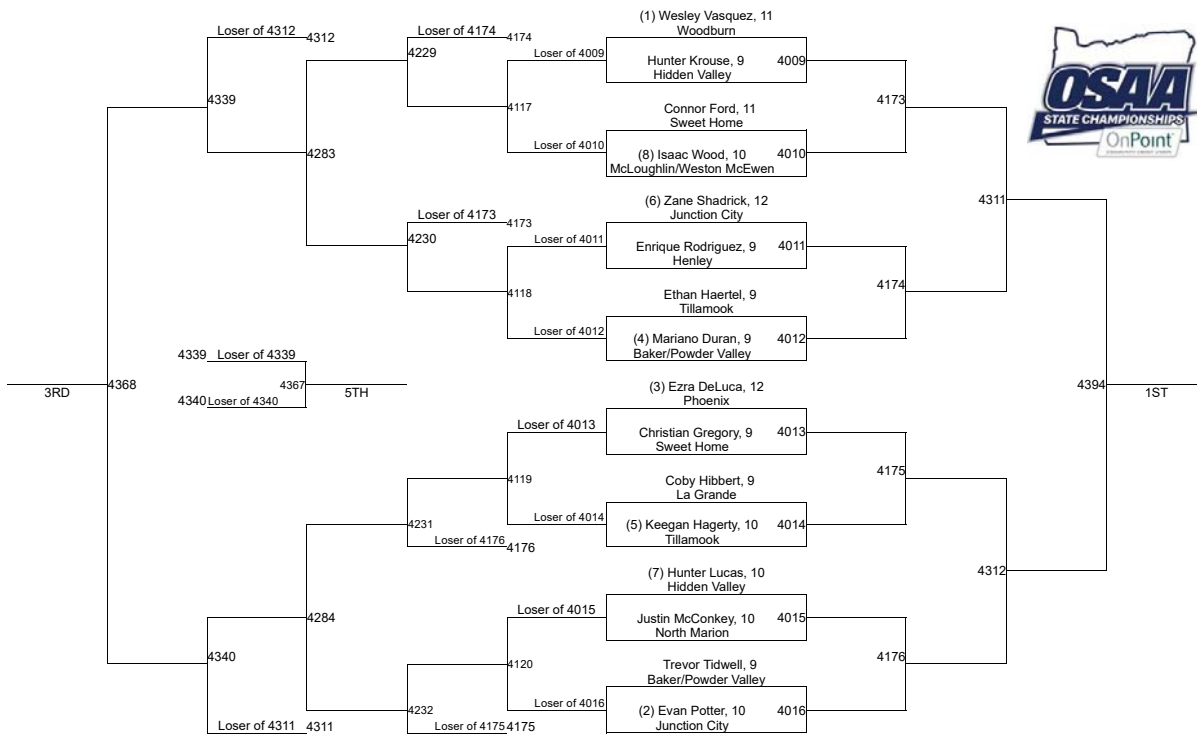

2019 OSAA/OnPoint Community Credit Union Wrestling State Championships

4A-113