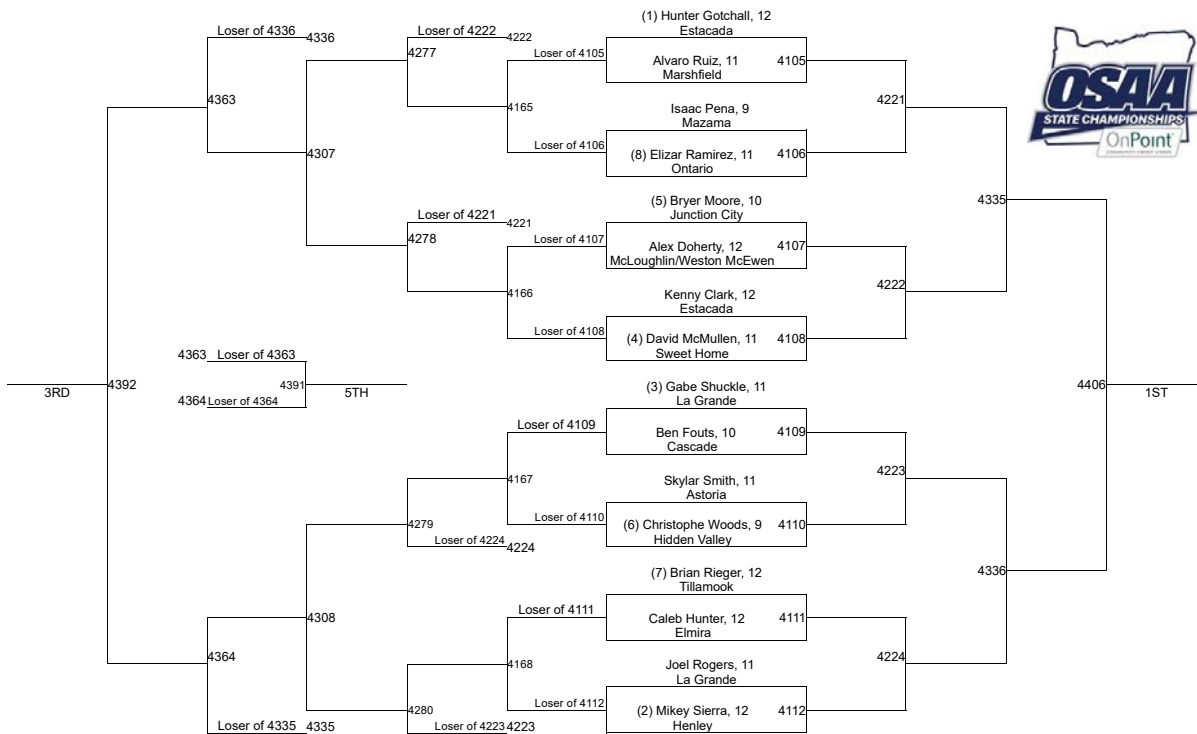

4A-170

2019 OSAA/OnPoint Community Credit Union Wrestling State Championships

4A-220

2019 OSAA/OnPoint Community Credit Union Wrestling State Championships

4A-285

2019 OSAA/OnPoint Community Credit Union Wrestling State Championships **5A-106**