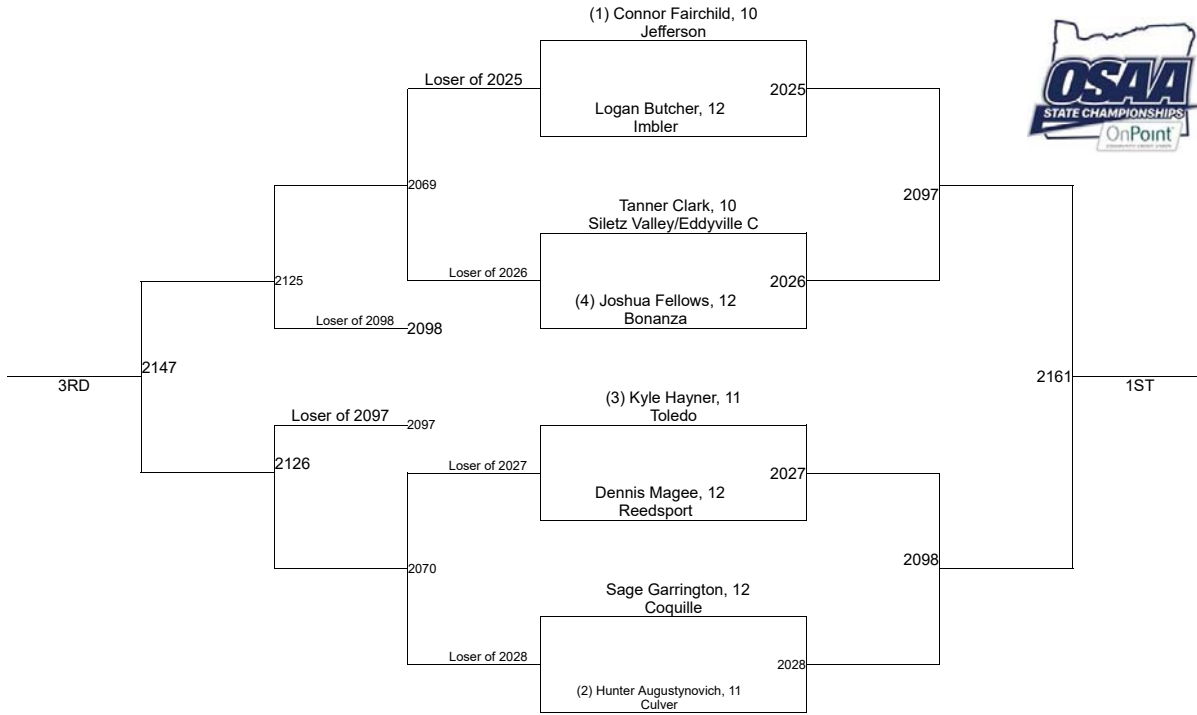

2019 OSAA/OnPoint Community Credit Union Wrestling State Championships 2A/1A-145