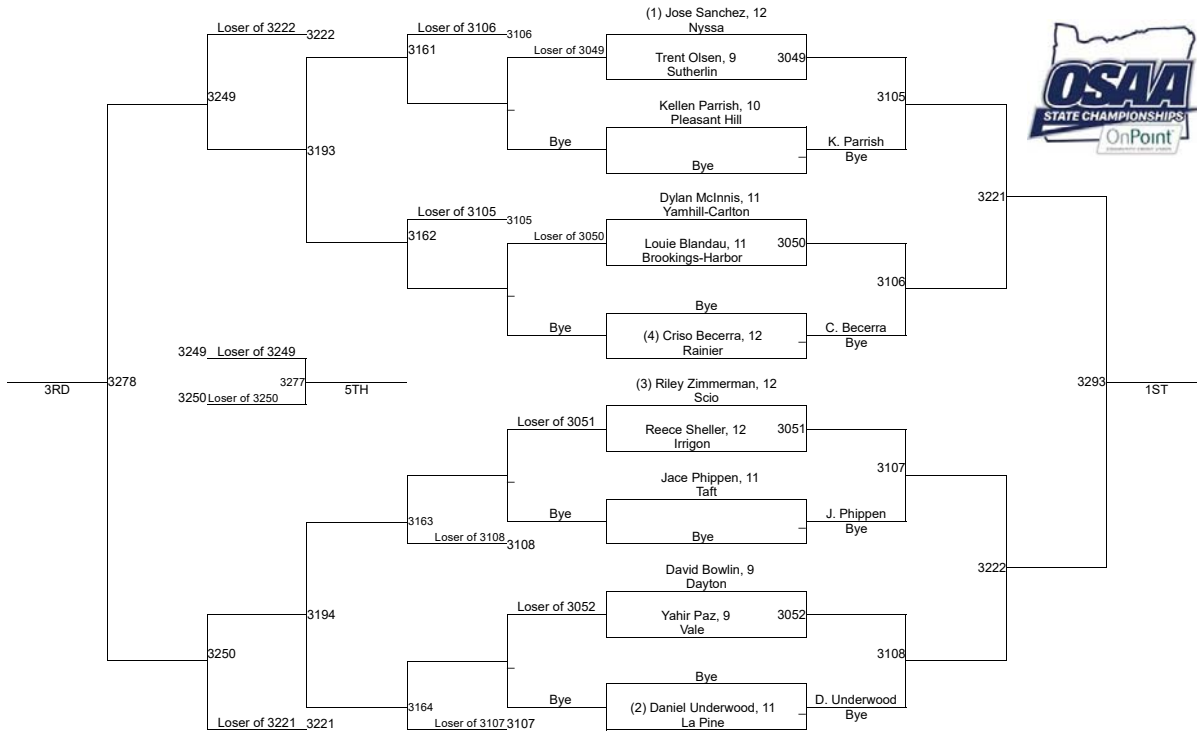

2019 OSAA/OnPoint Community Credit Union Wrestling State Championships

3A-220