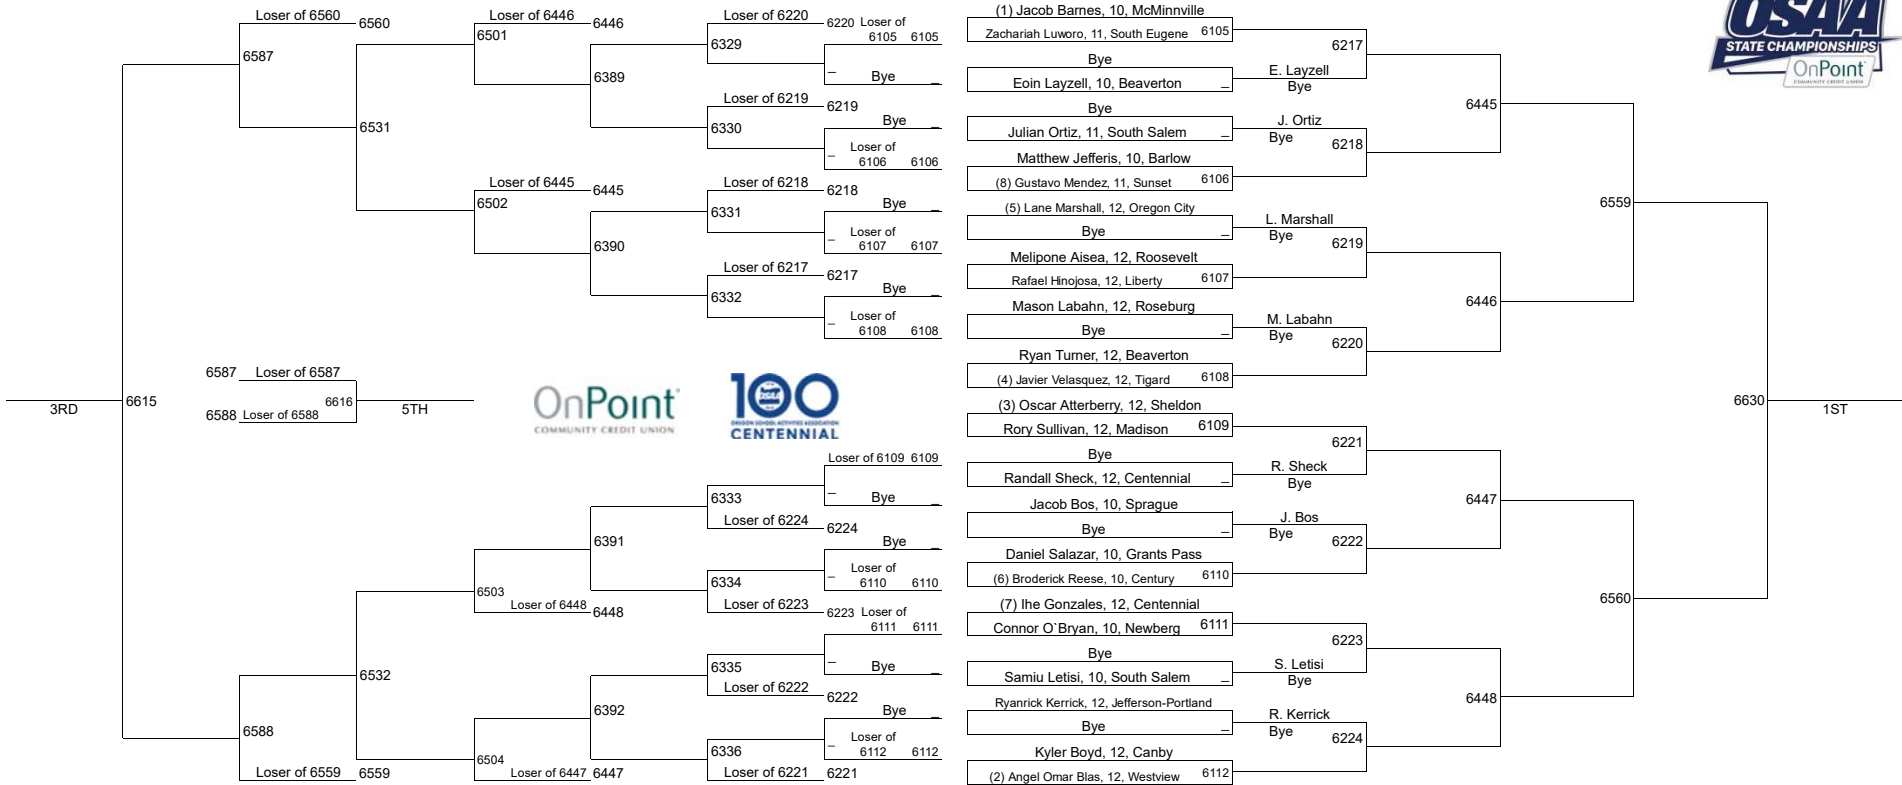

2019 OSAA/OnPoint Community Credit Union Wrestling State Championships

6A-285