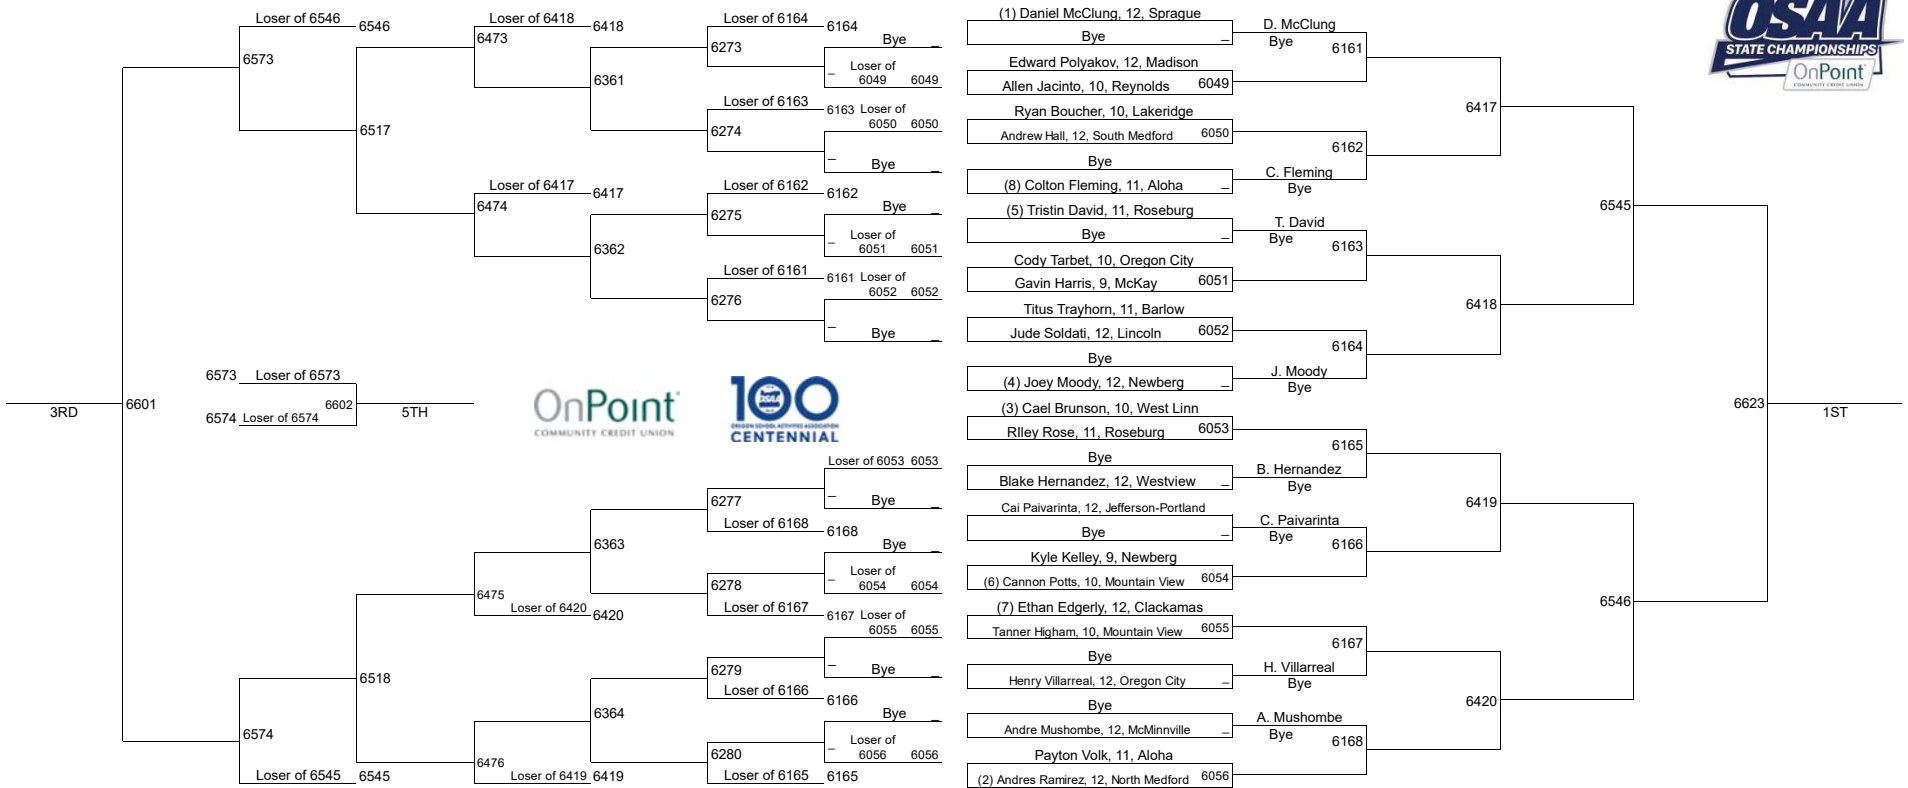

6A-126

2019 OSAA/OnPoint Community Credit Union Wrestling State Championships

6A-132

2019 OSAA/OnPoint Community Credit Union Wrestling State Championships

6A-145

2019 OSAA/OnPoint Community Credit Union Wrestling State Championships