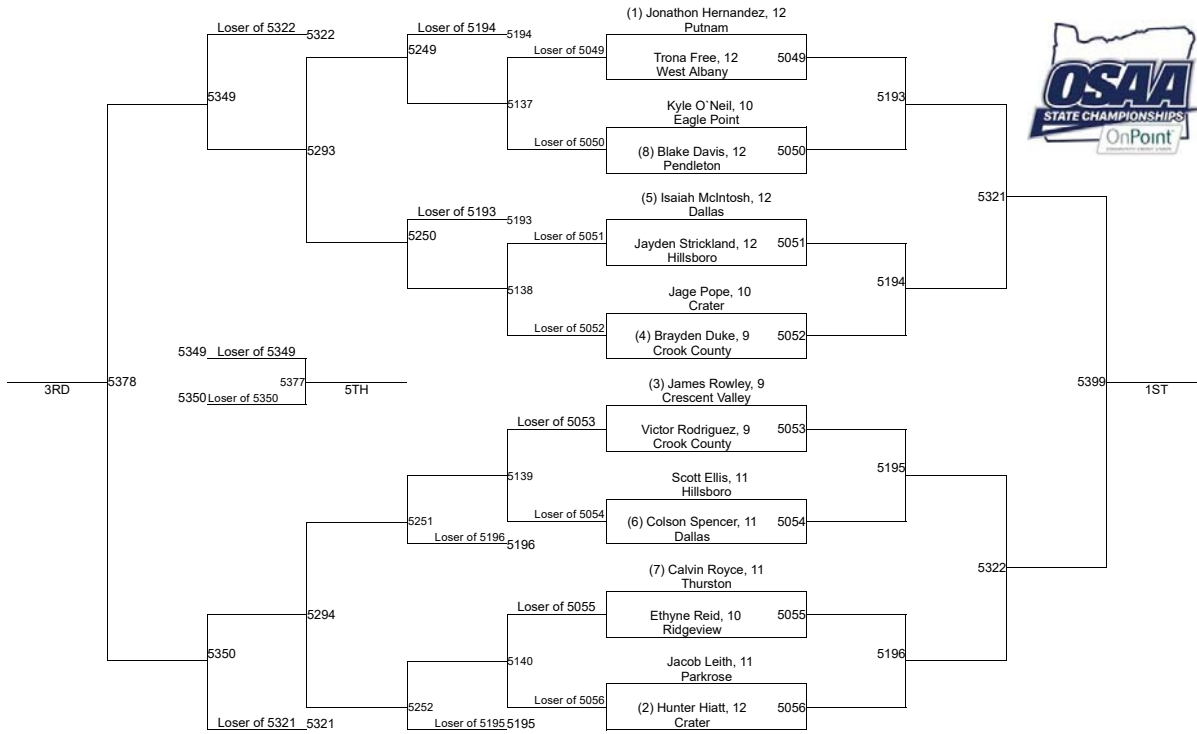

2019 OSAA/OnPoint Community Credit Union Wrestling State Championships

5A-145