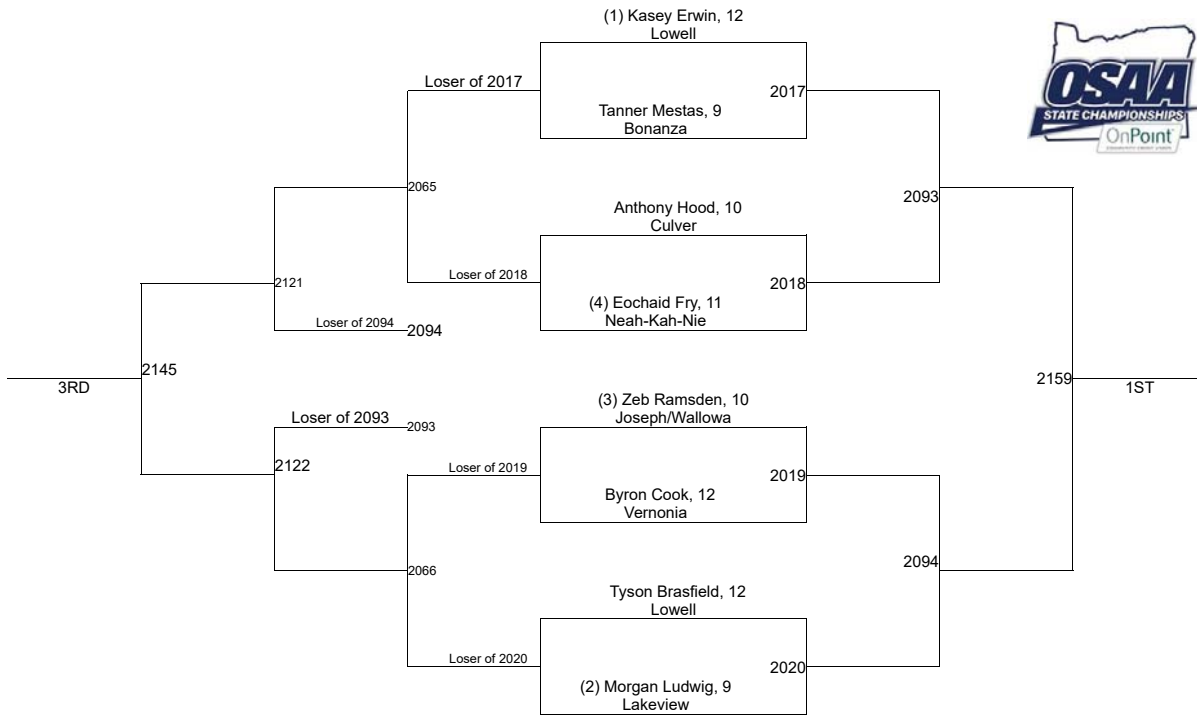

2019 OSAA/OnPoint Community Credit Union Wrestling State Championships 2A/1A-132