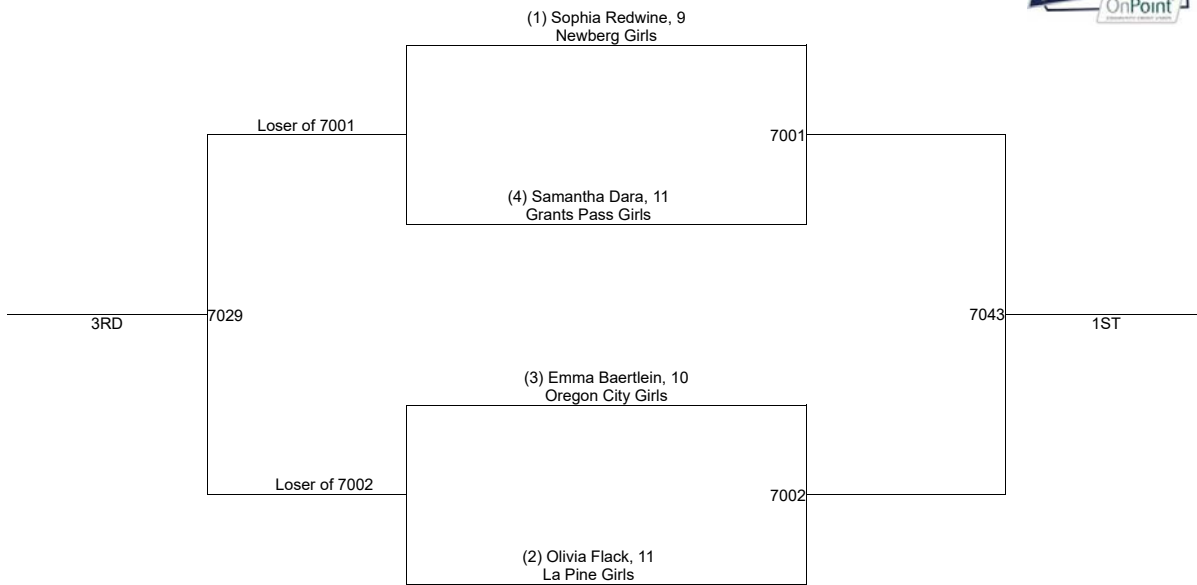

2019 OSAA/OnPoint Community Credit Union Wrestling State Championships

Girls 100