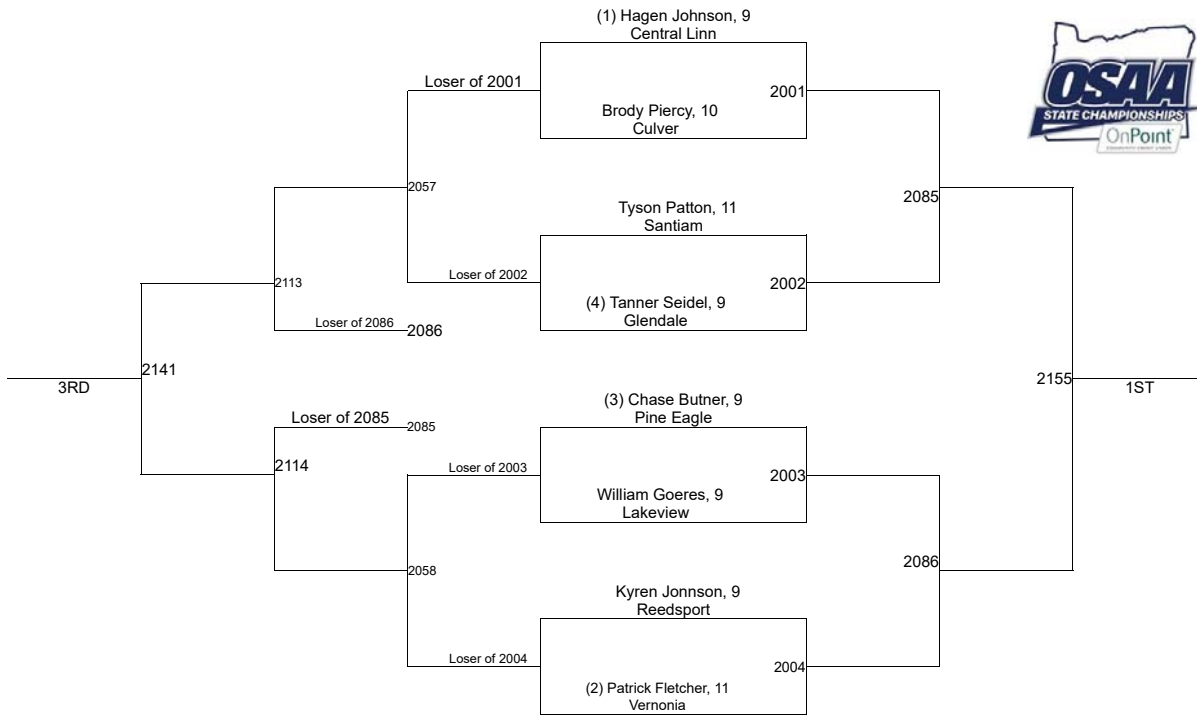

2019 OSAA/OnPoint Community Credit Union Wrestling State Championships 2A/1A-106