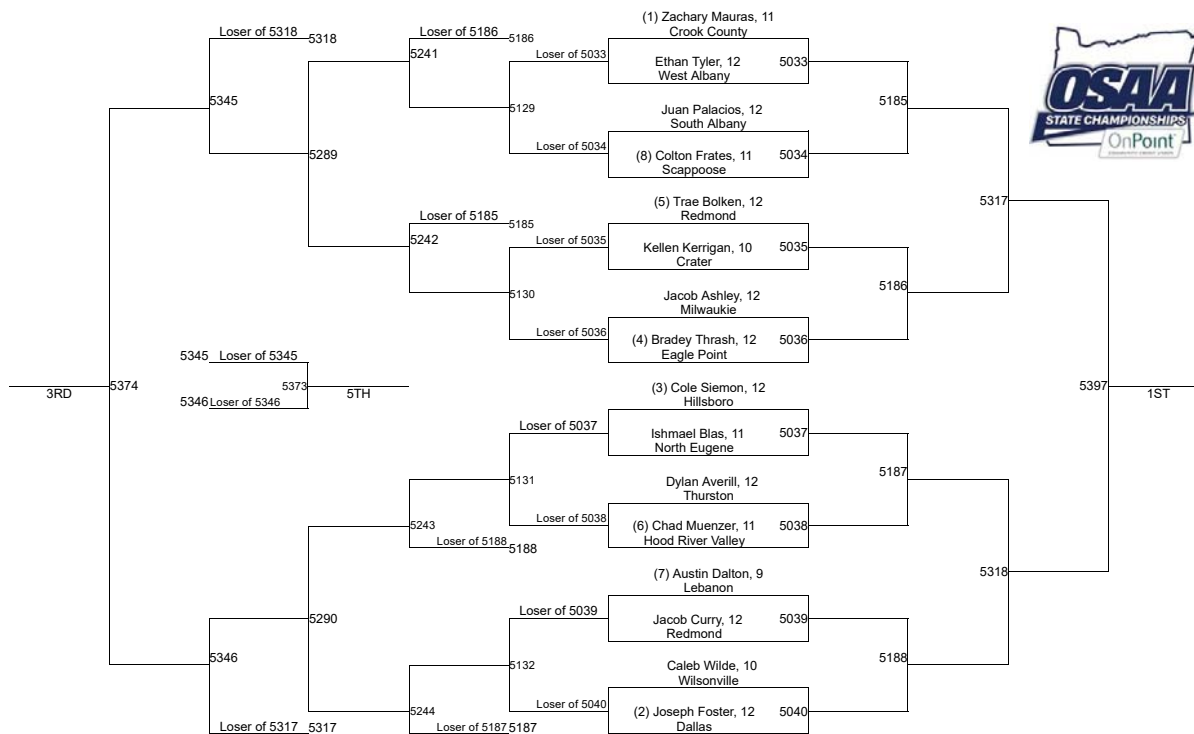

2019 OSAA/OnPoint Community Credit Union Wrestling State Championships

5A-132