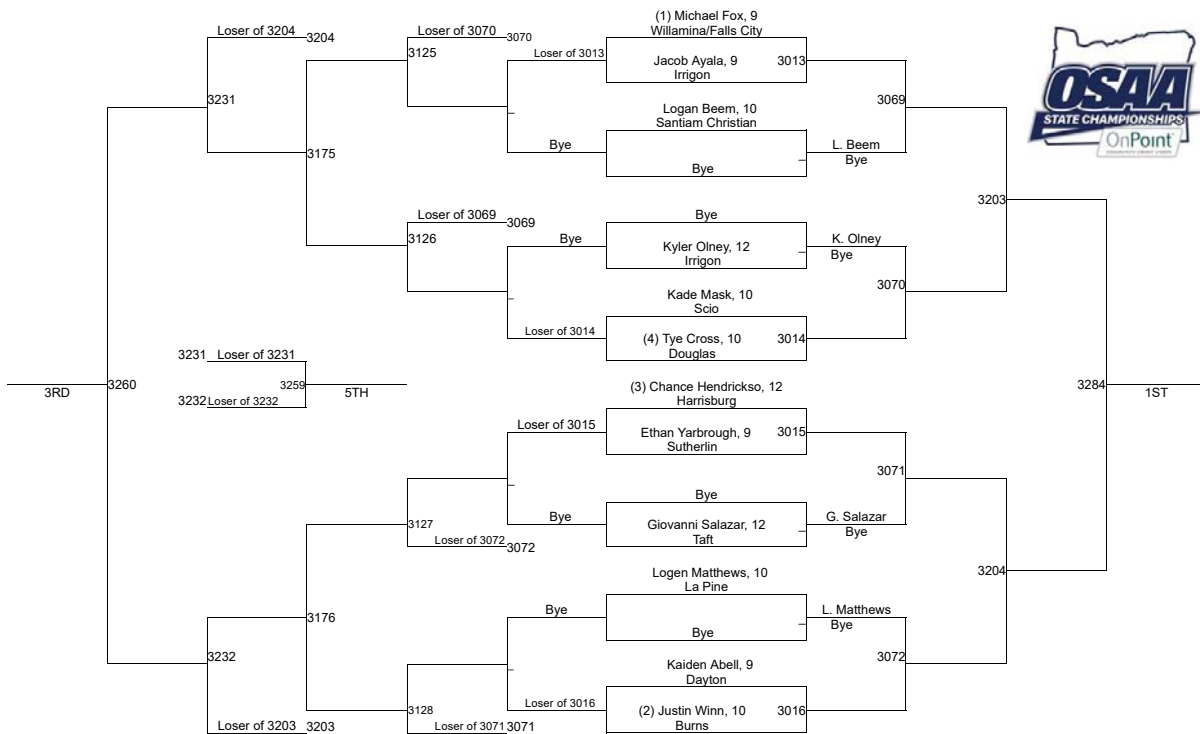

2019 OSAA/OnPoint Community Credit Union Wrestling State Championships **3A-126**