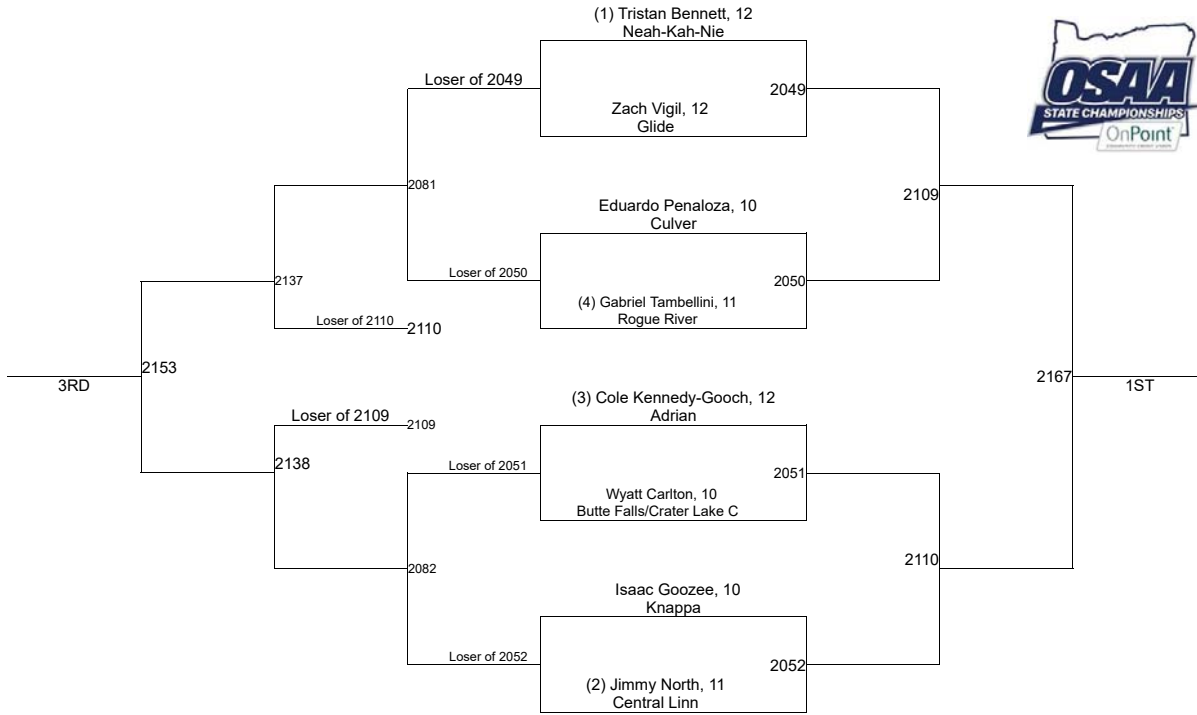

2019 OSAA/OnPoint Community Credit Union Wrestling State Championships **2A/1A-220**