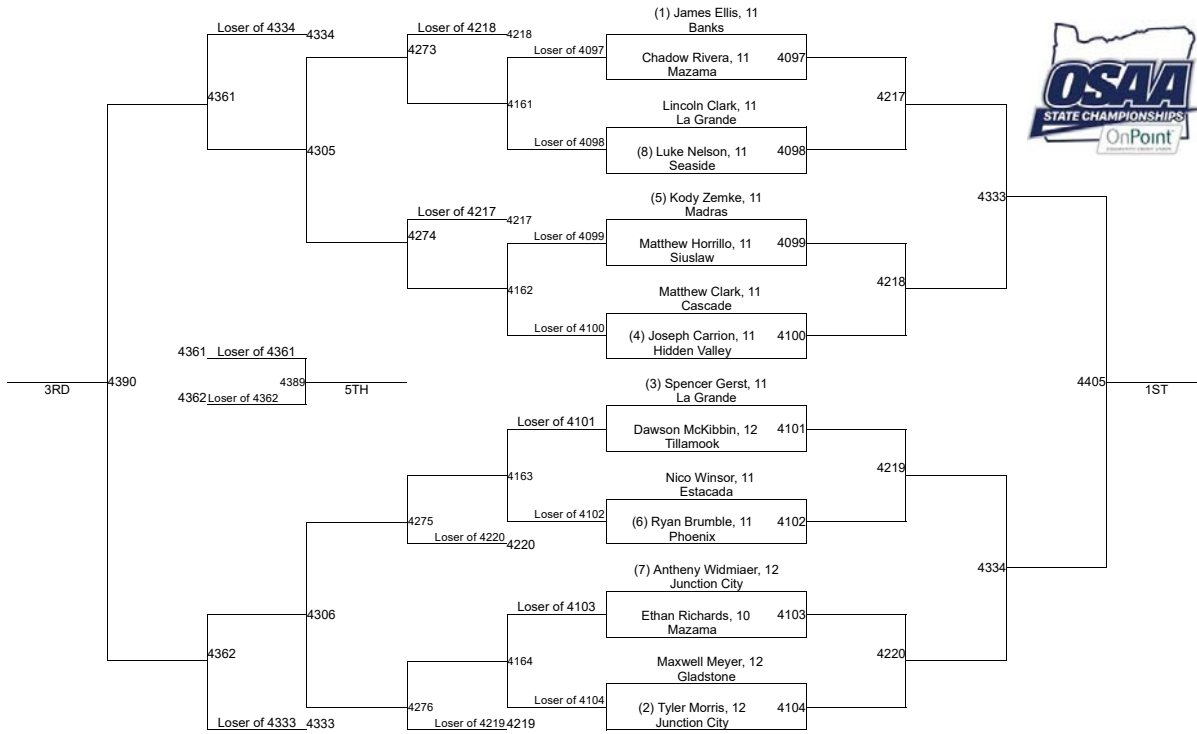

2019 OSAA/OnPoint Community Credit Union Wrestling State Championships

4A-220