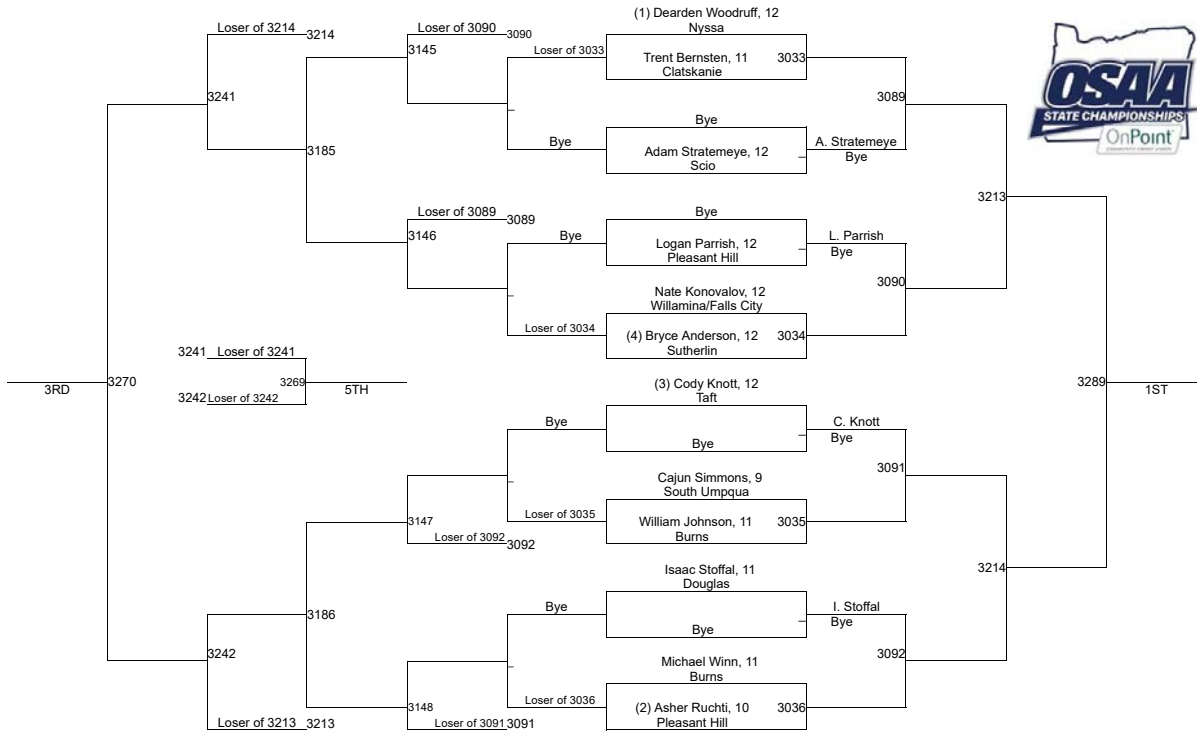

2019 OSAA/OnPoint Community Credit Union Wrestling State Championships

3A-160