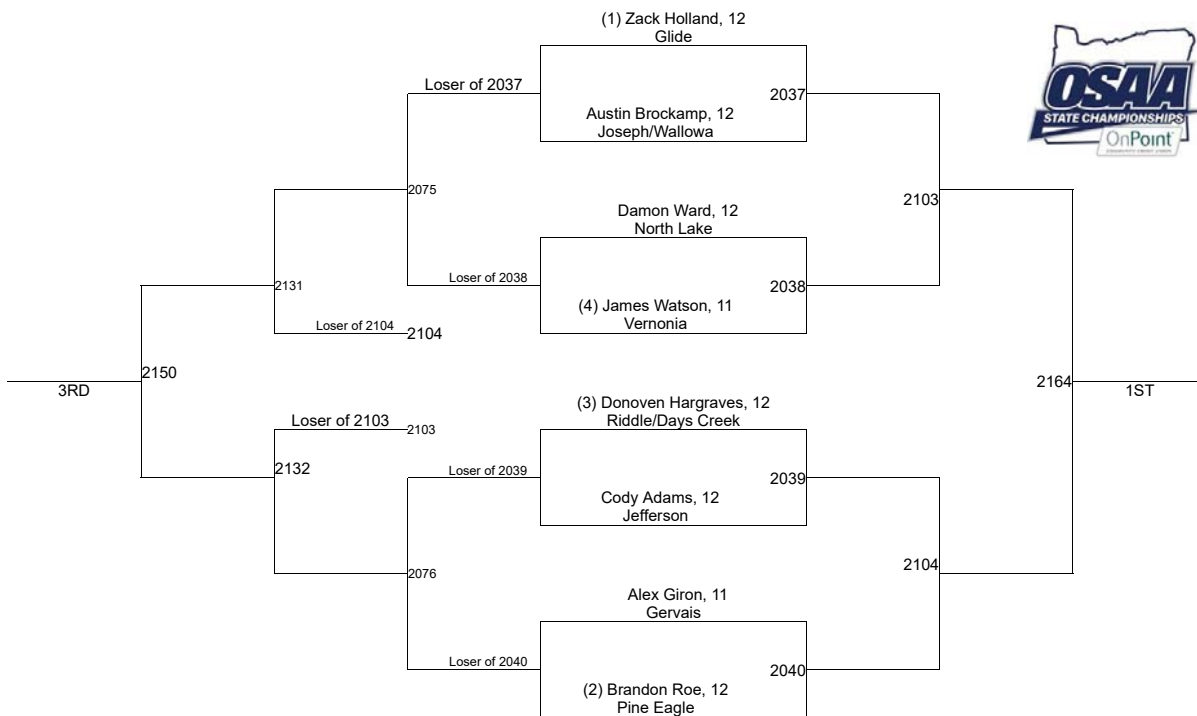

2019 OSAA/OnPoint Community Credit Union Wrestling State Championships 2A/1A-170