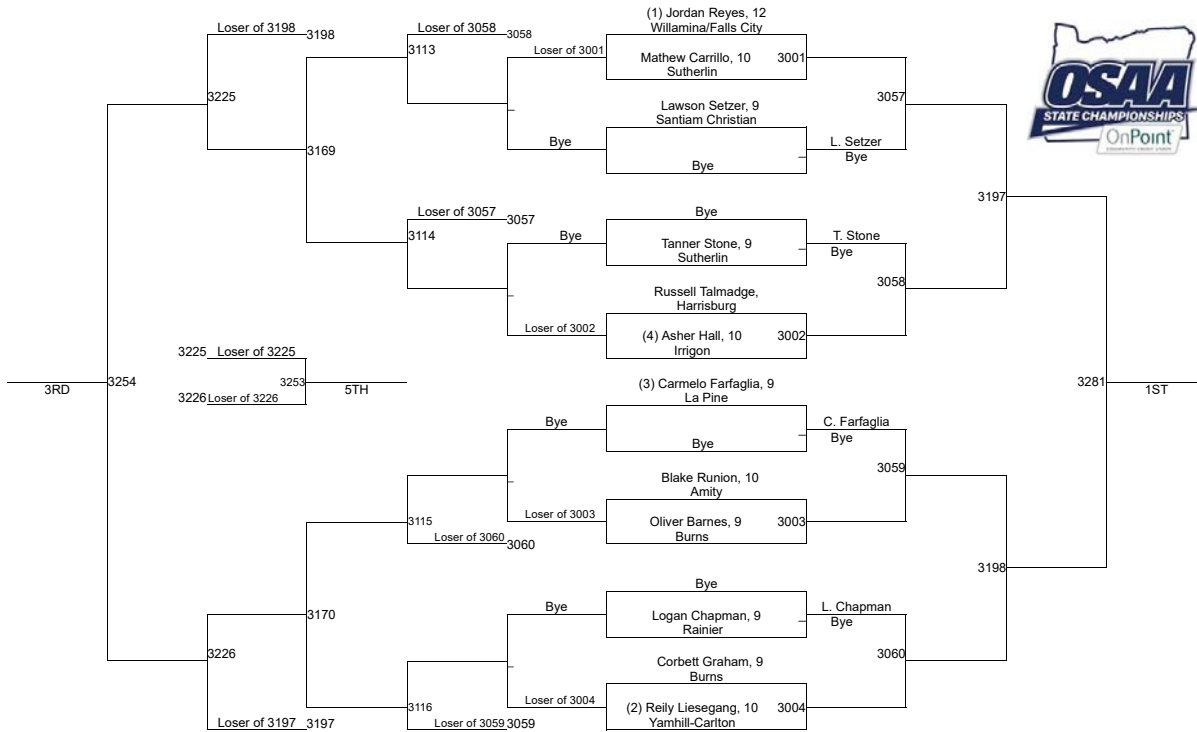

2019 OSAA/OnPoint Community Credit Union Wrestling State Championships

3A-106