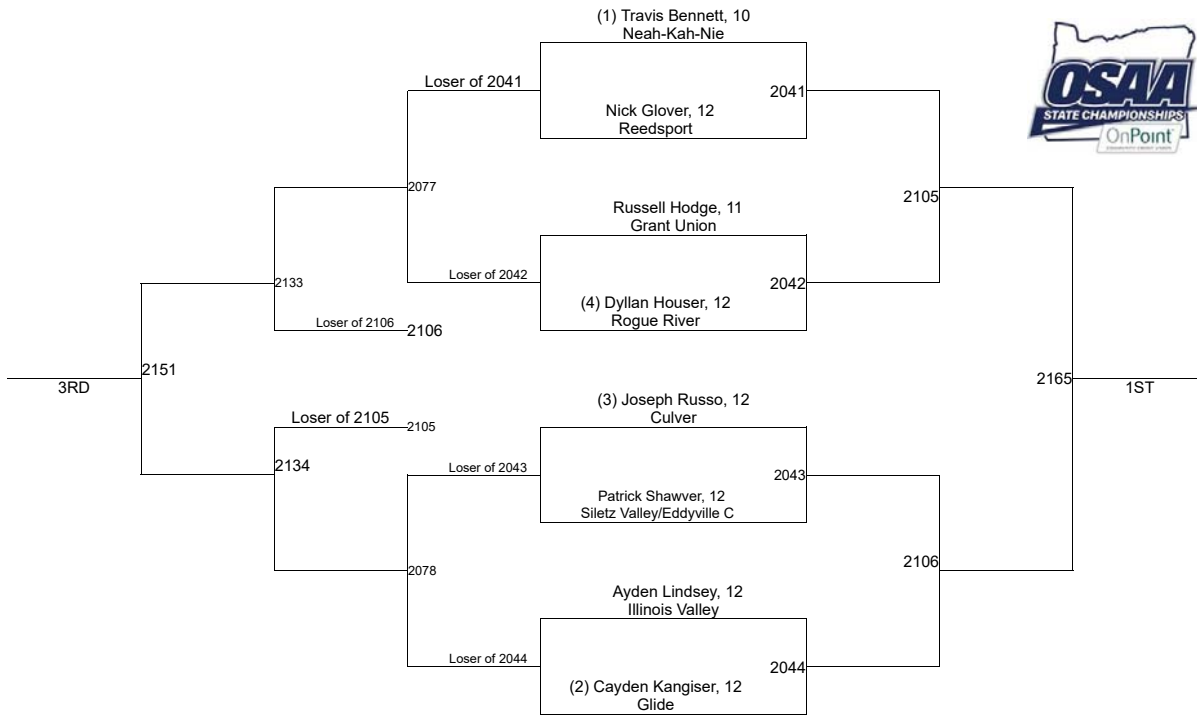

2019 OSAA/OnPoint Community Credit Union Wrestling State Championships 2A/1A-182