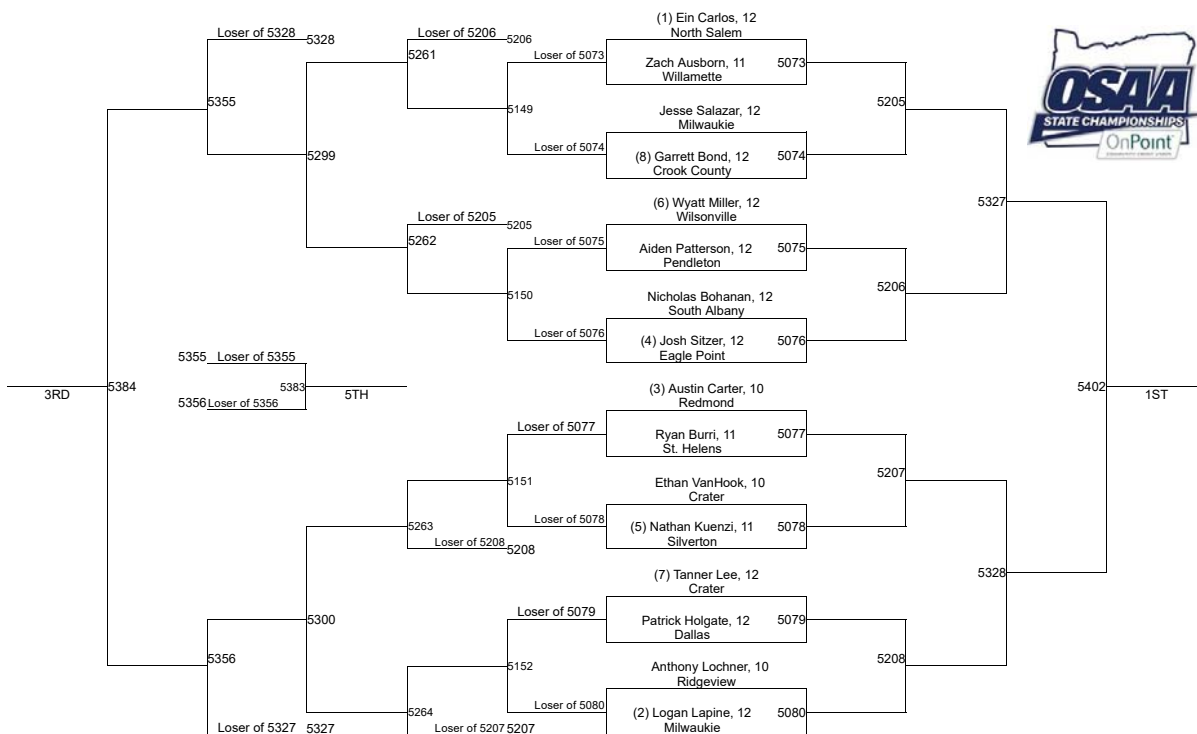

5A-145

2019 OSAA/OnPoint Community Credit Union Wrestling State Championships

5A-152

2019 OSAA/OnPoint Community Credit Union Wrestling State Championships **5A-160**

2019 OSAA/OnPoint Community Credit Union Wrestling State Championships **5A-170**