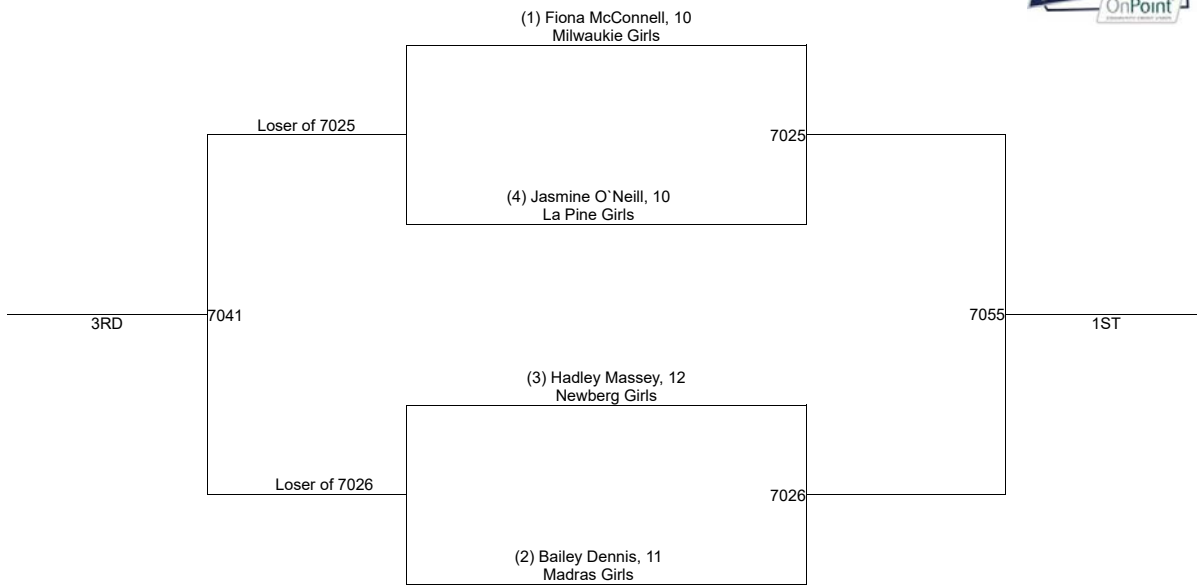

2019 OSAA/OnPoint Community Credit Union Wrestling State Championships

Girls 190