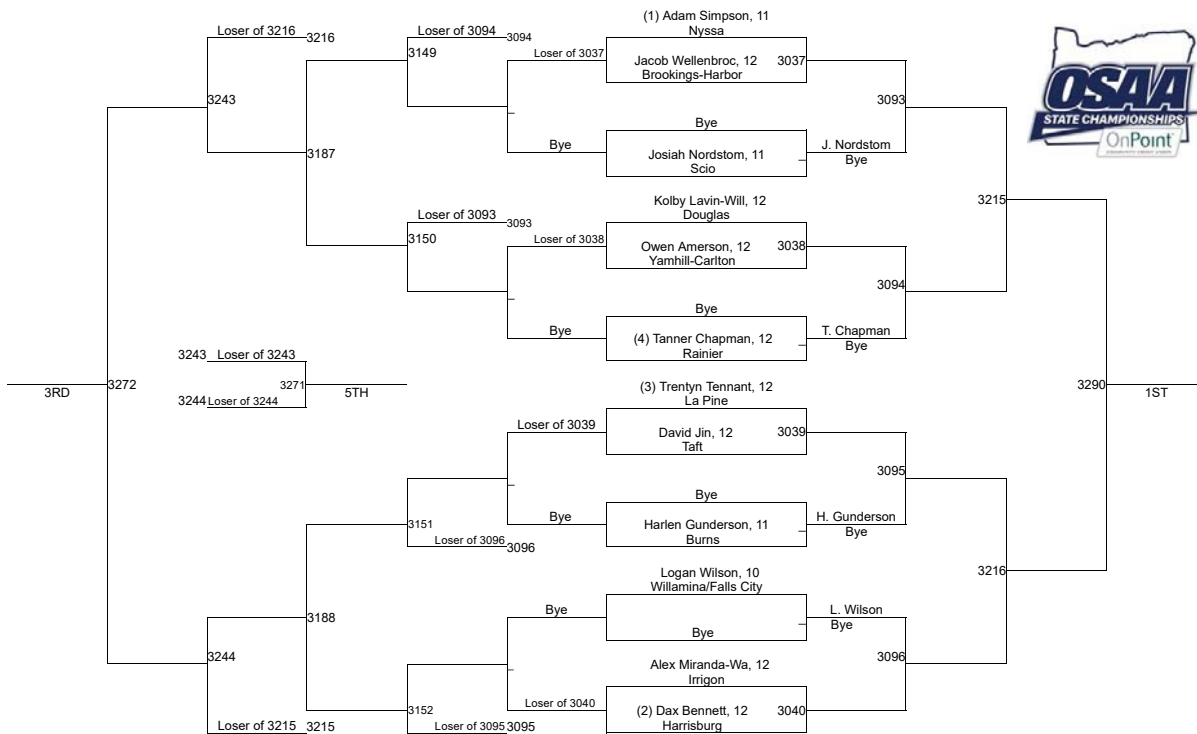

3A-138

2019 OSAA/OnPoint Community Credit Union Wrestling State Championships

3A-160

2019 OSAA/OnPoint Community Credit Union Wrestling State Championships

3A-170

2019 OSAA/OnPoint Community Credit Union Wrestling State Championships