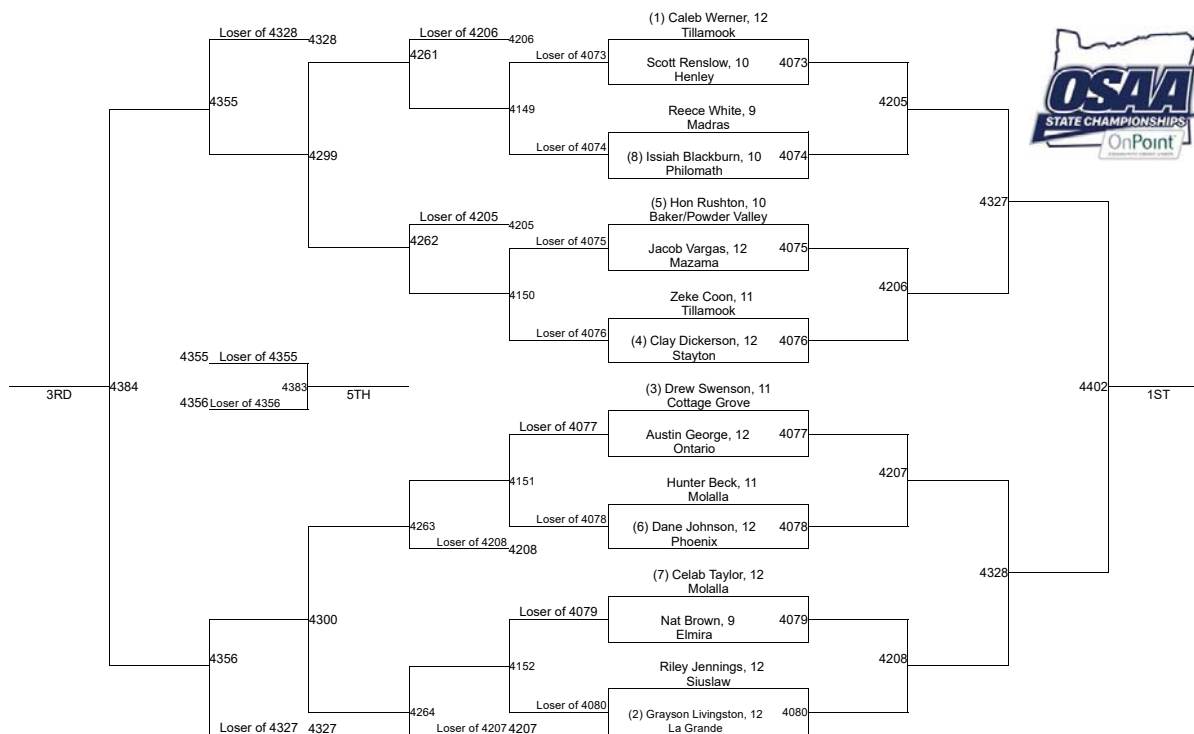

2019 OSAA/OnPoint Community Credit Union Wrestling State Championships

4A-170