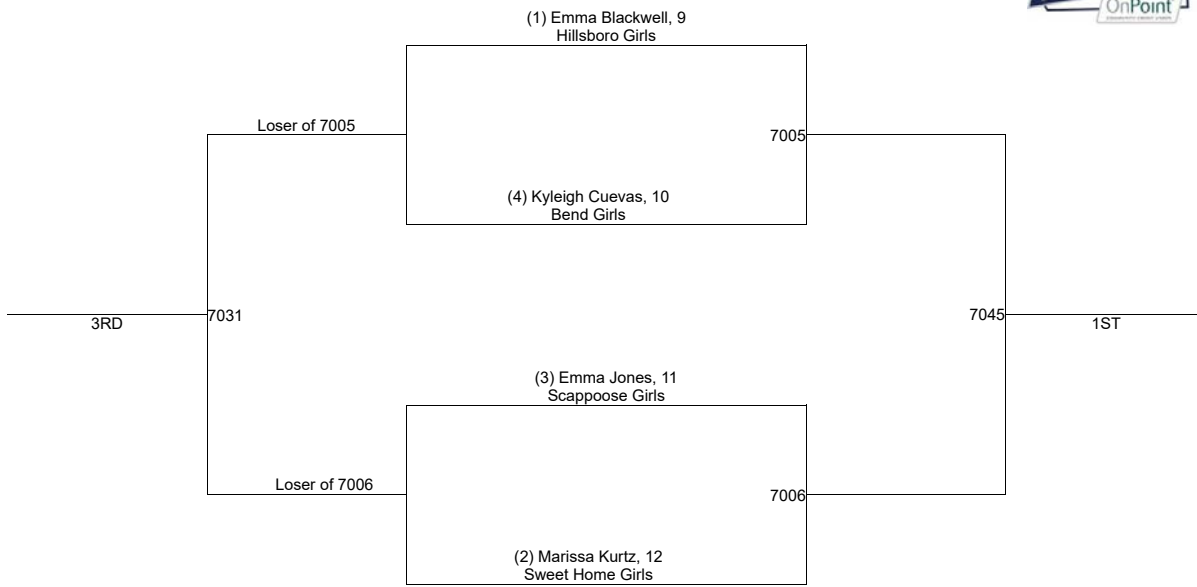

2019 OSAA/OnPoint Community Credit Union Wrestling State Championships

Girls 110