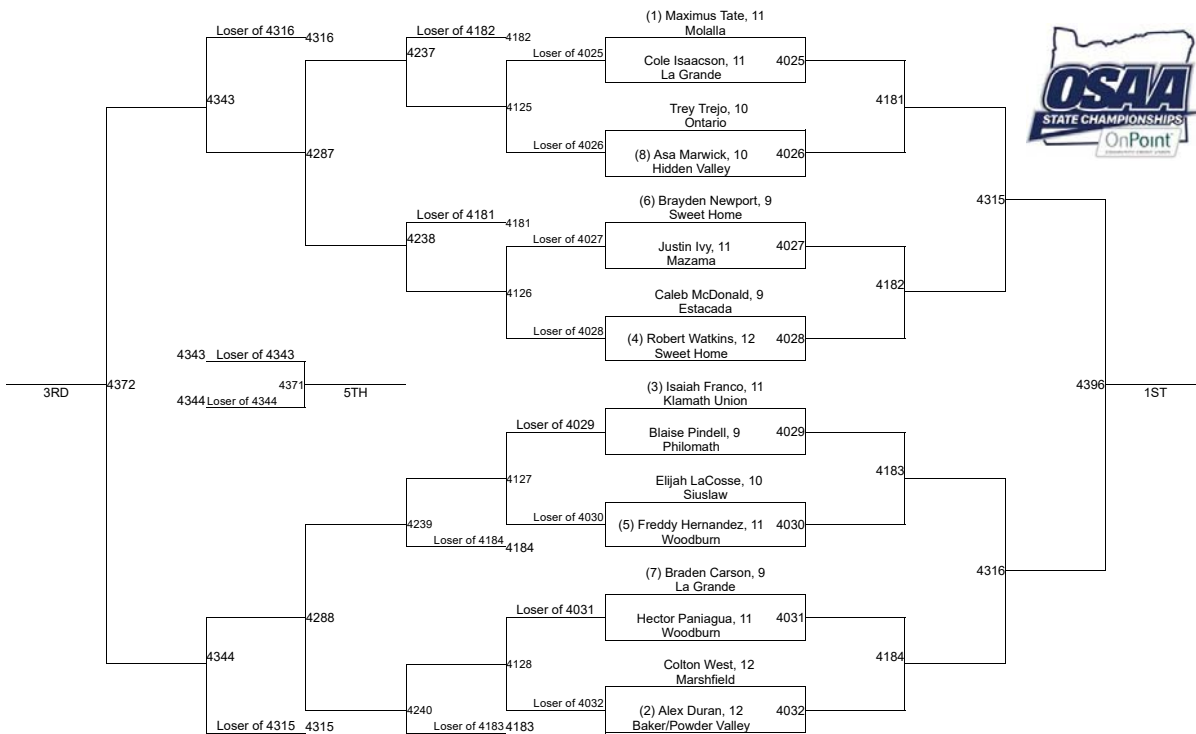

4A-113

2019 OSAA/OnPoint Community Credit Union Wrestling State Championships

4A-120

2019 OSAA/OnPoint Community Credit Union Wrestling State Championships

4A-126

2019 OSAA/OnPoint Community Credit Union Wrestling State Championships