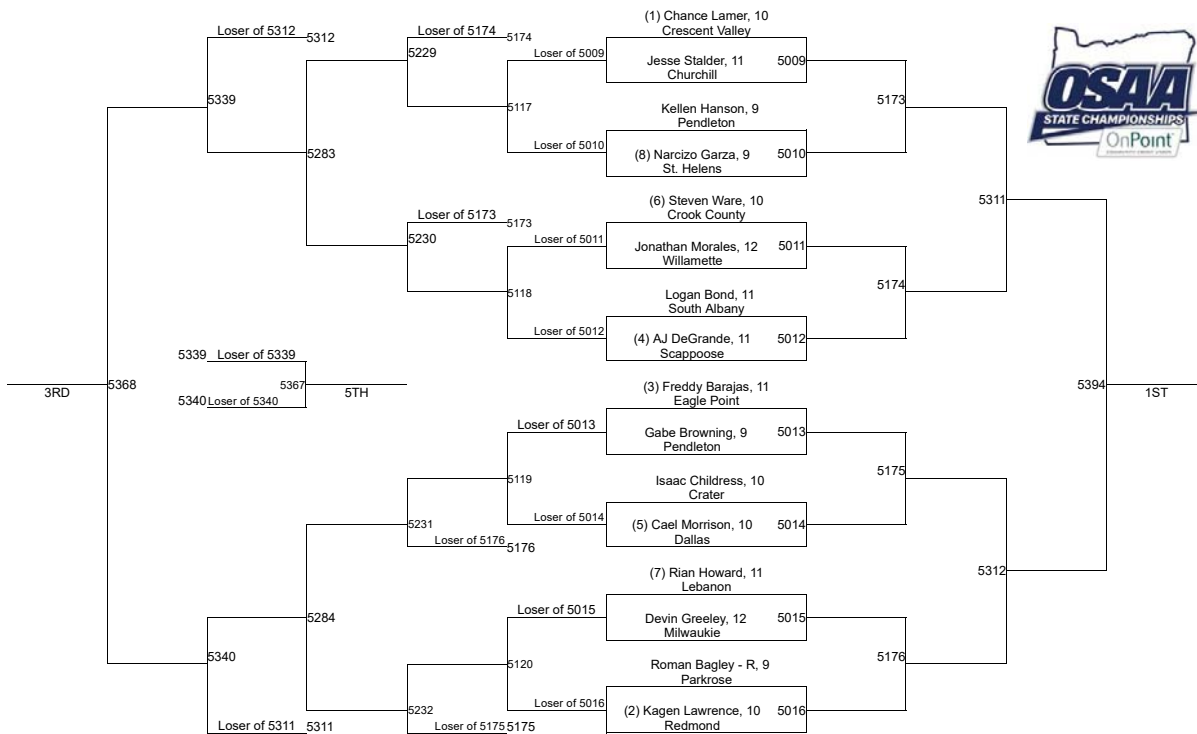

2019 OSAA/OnPoint Community Credit Union Wrestling State Championships **5A-113**