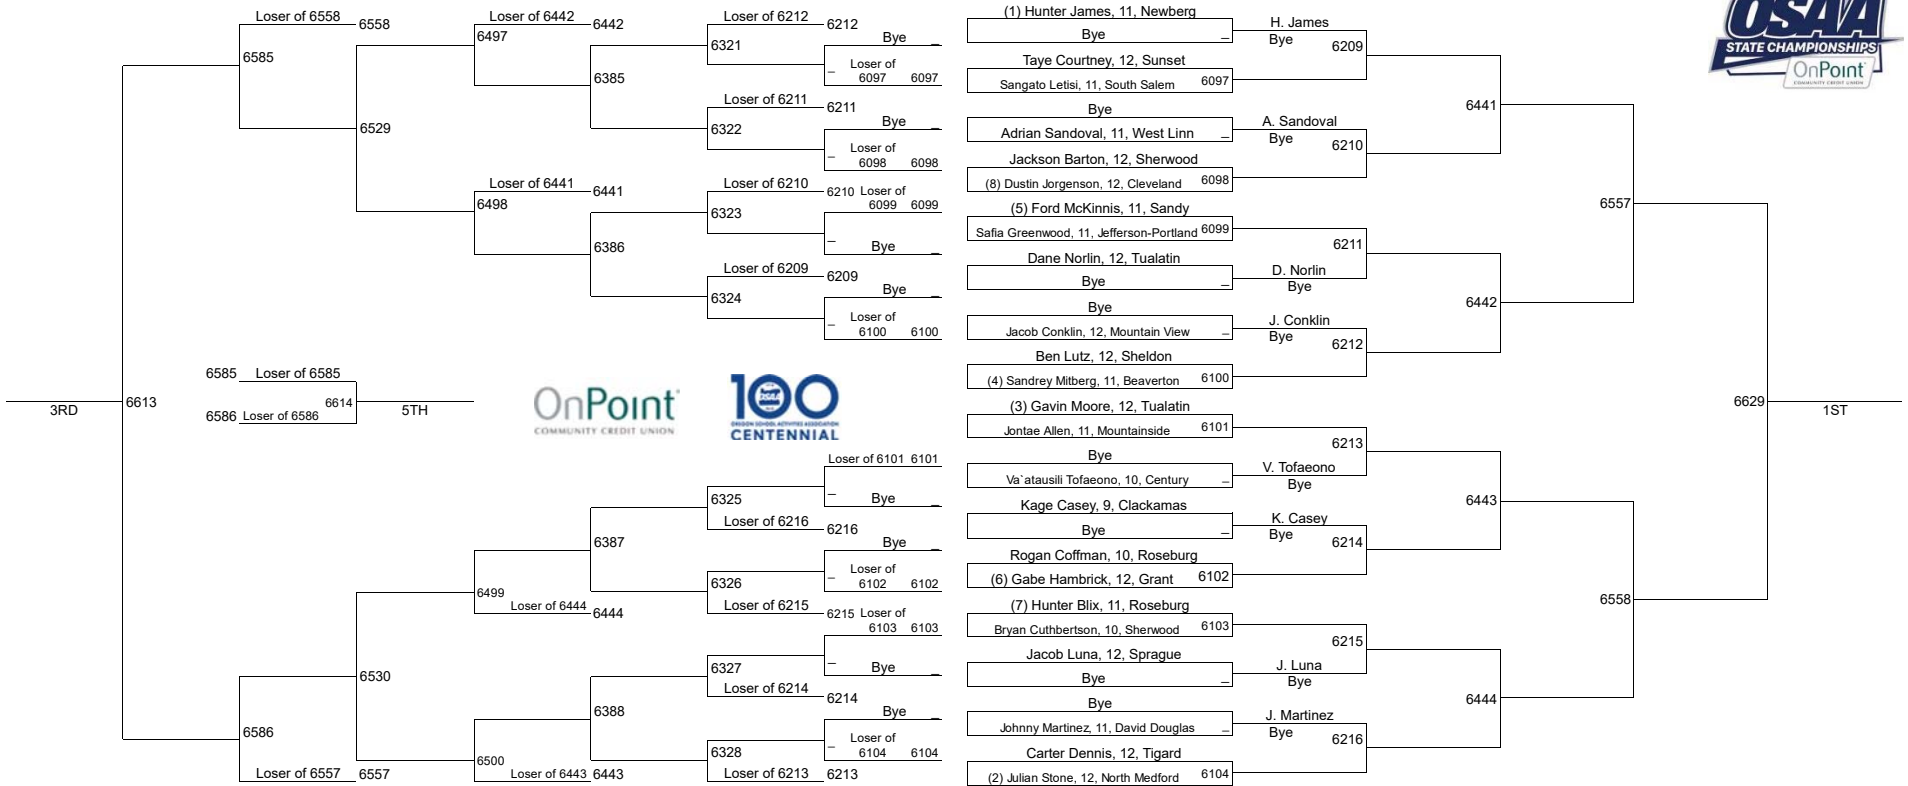

6A-170

2019 OSAA/OnPoint Community Credit Union Wrestling State Championships

6A-195

2019 OSAA/OnPoint Community Credit Union Wrestling State Championships

6A-220

2019 OSAA/OnPoint Community Credit Union Wrestling State Championships