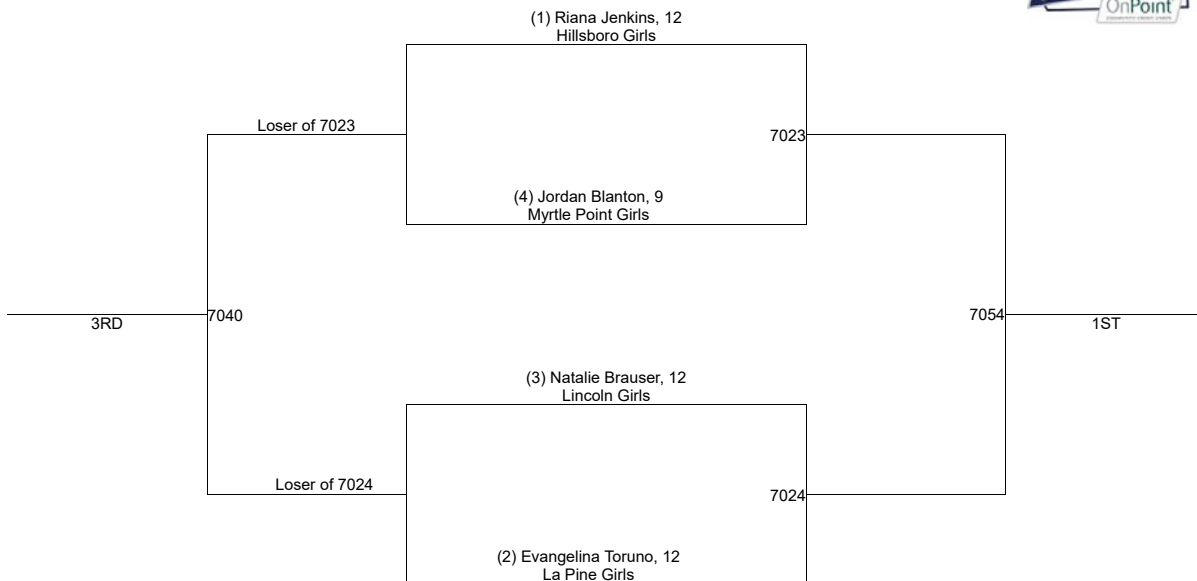

Girls 145

2019 OSAA/OnPoint Community Credit Union Wrestling State Championships

Girls 155

2019 OSAA/OnPoint Community Credit Union Wrestling State Championships

Girls 170

2019 OSAA/OnPoint Community Credit Union Wrestling State Championships