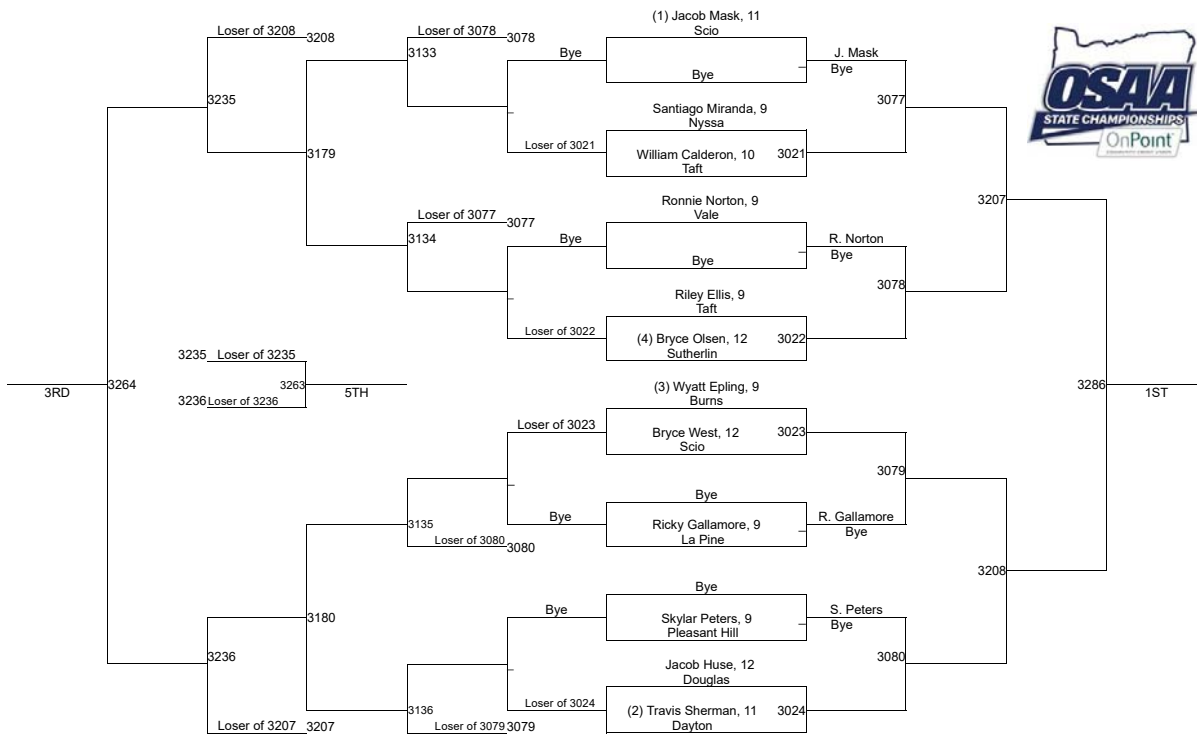

2019 OSAA/OnPoint Community Credit Union Wrestling State Championships

3A-138