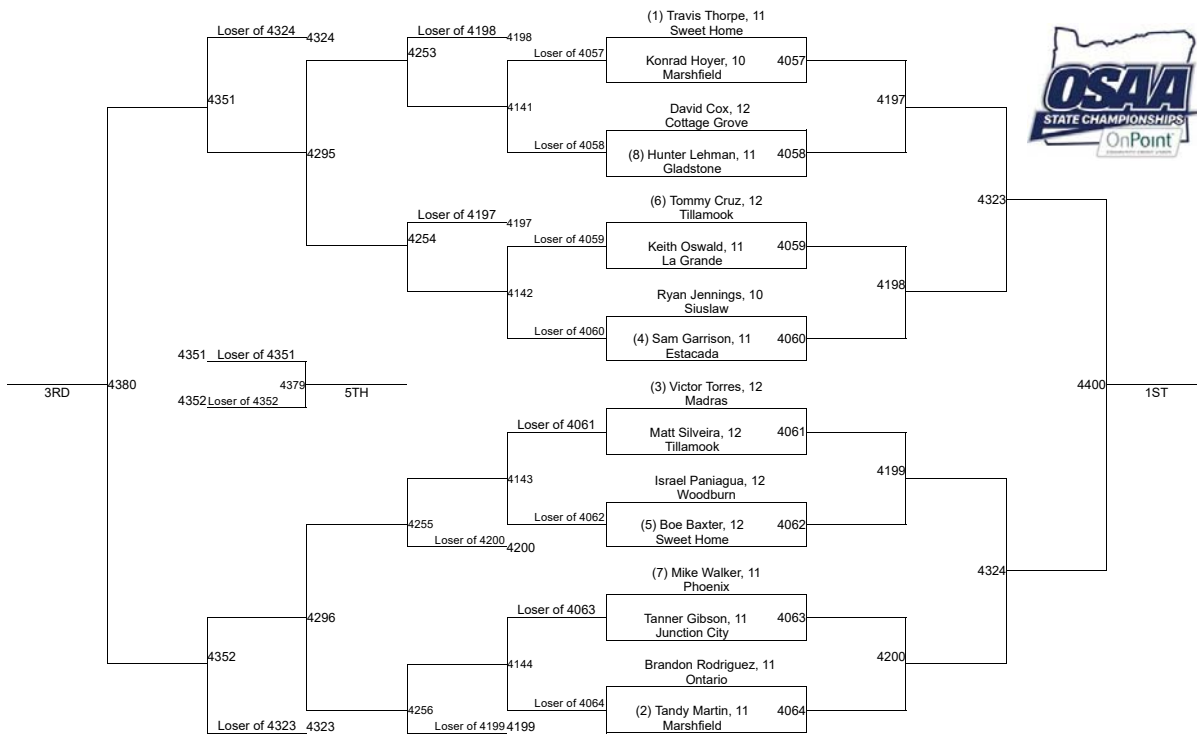

2019 OSAA/OnPoint Community Credit Union Wrestling State Championships

4A-152