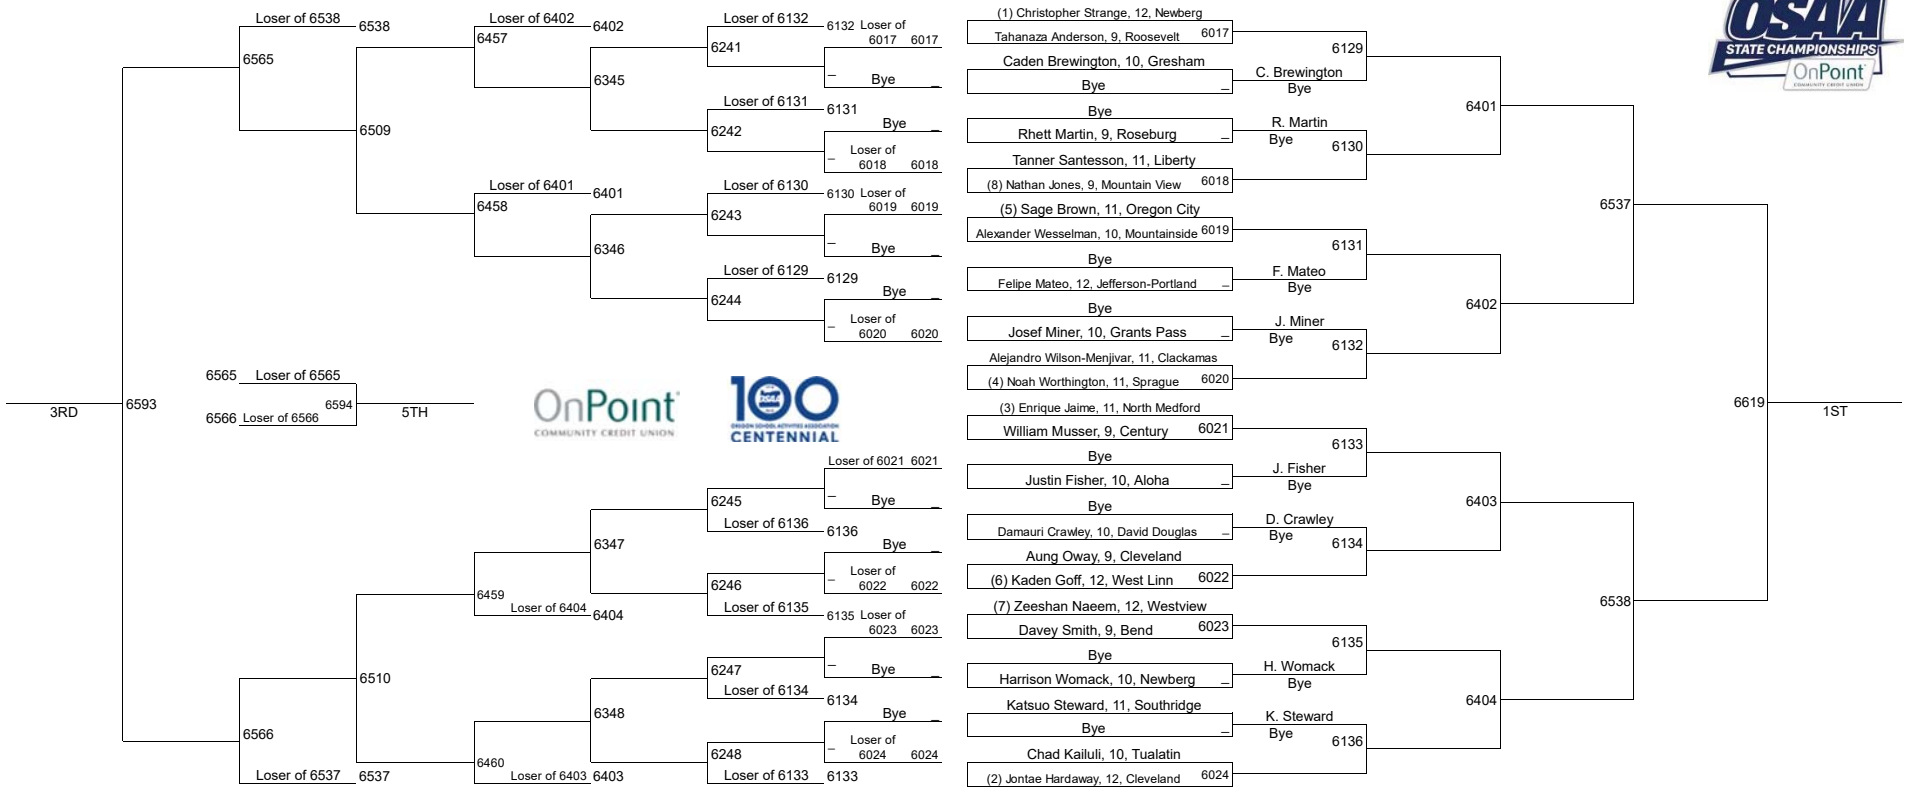

2019 OSAA/OnPoint Community Credit Union Wrestling State Championships

6A-120