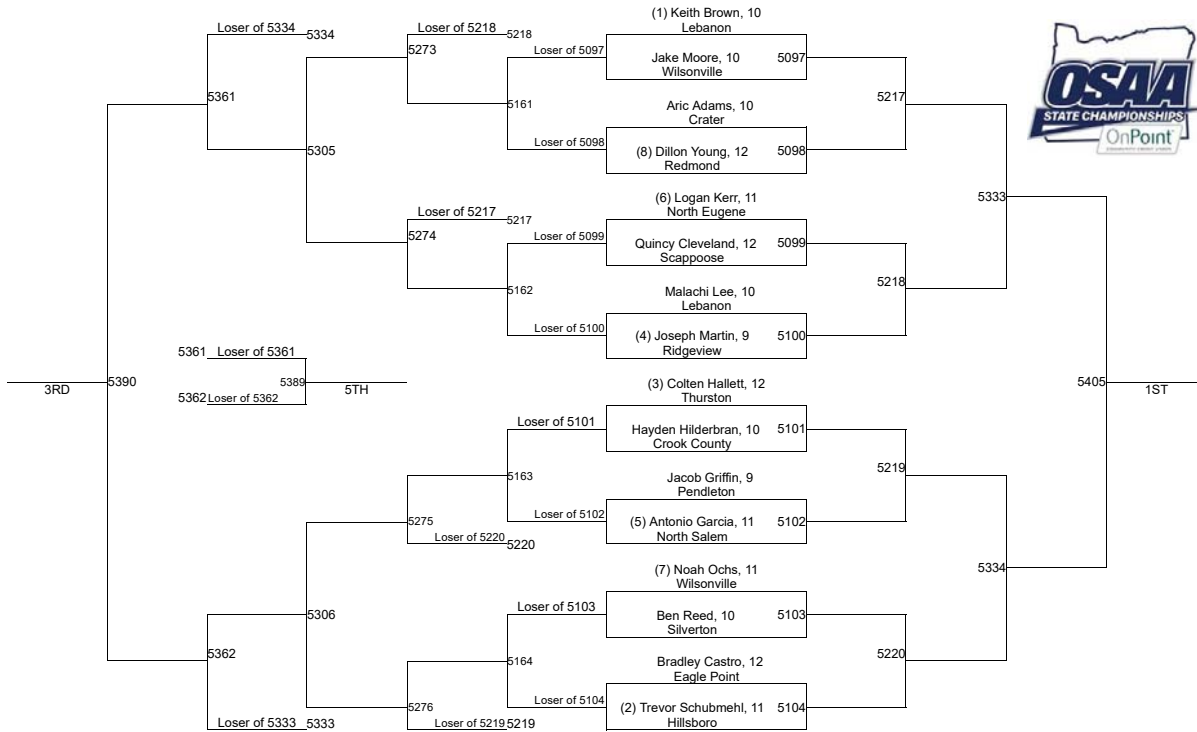

2019 OSAA/OnPoint Community Credit Union Wrestling State Championships 5A-220