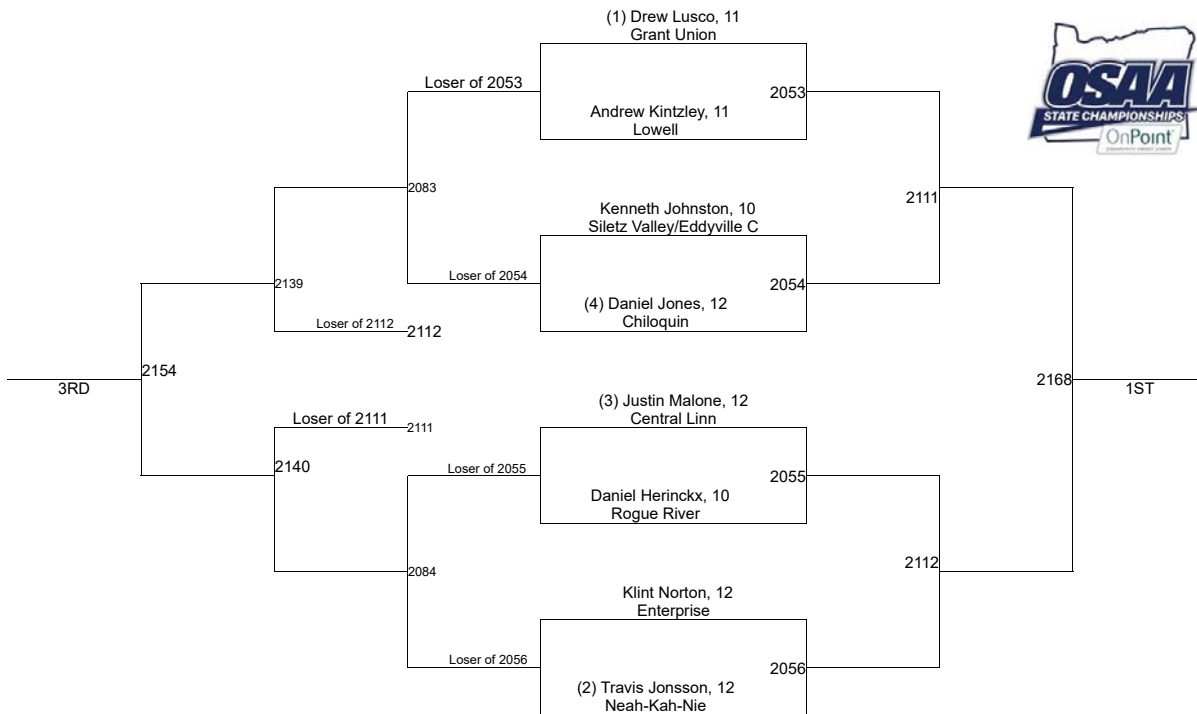

2019 OSAA/OnPoint Community Credit Union Wrestling State Championships **2A/1A-285**