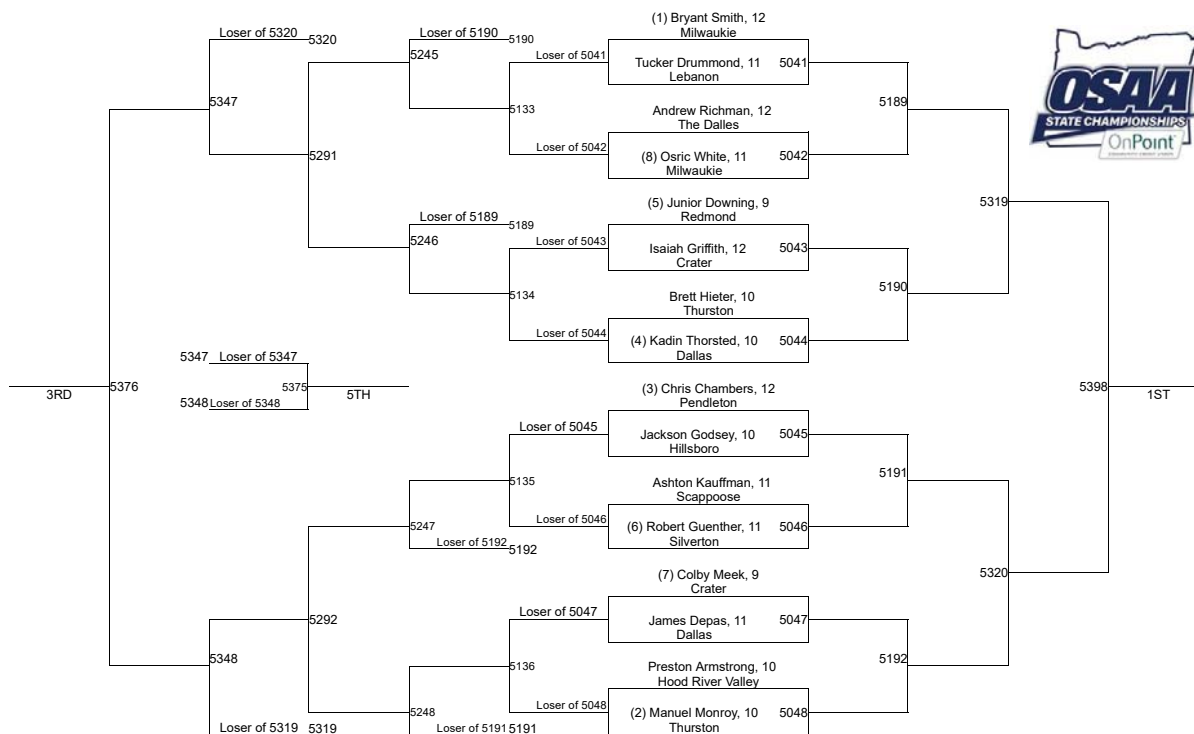

2019 OSAA/OnPoint Community Credit Union Wrestling State Championships

5A-138