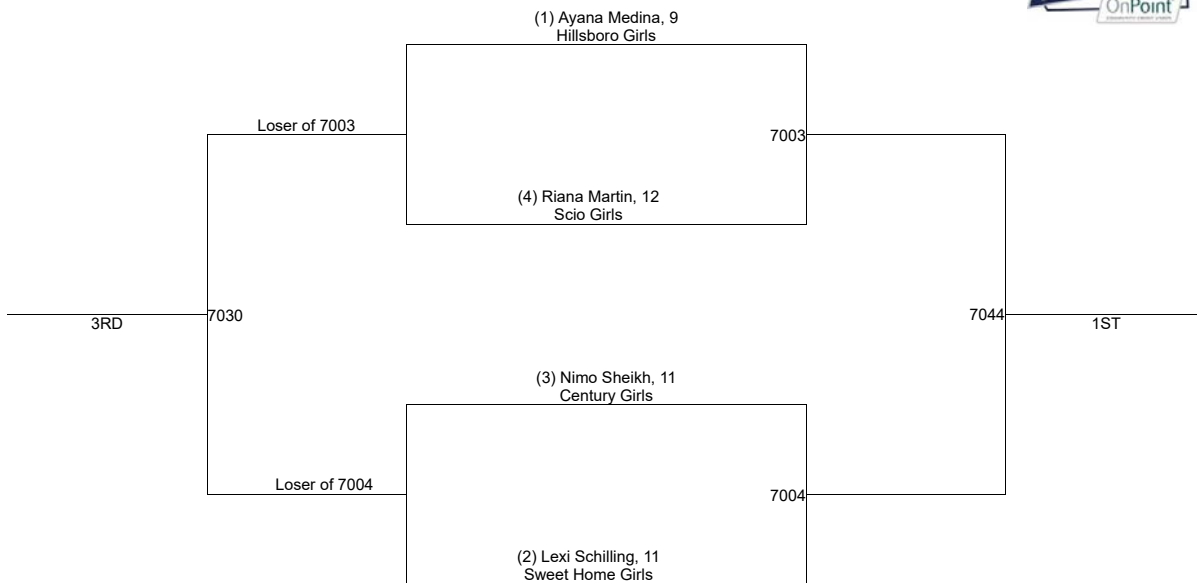

2019 OSAA/OnPoint Community Credit Union Wrestling State Championships

Girls 105