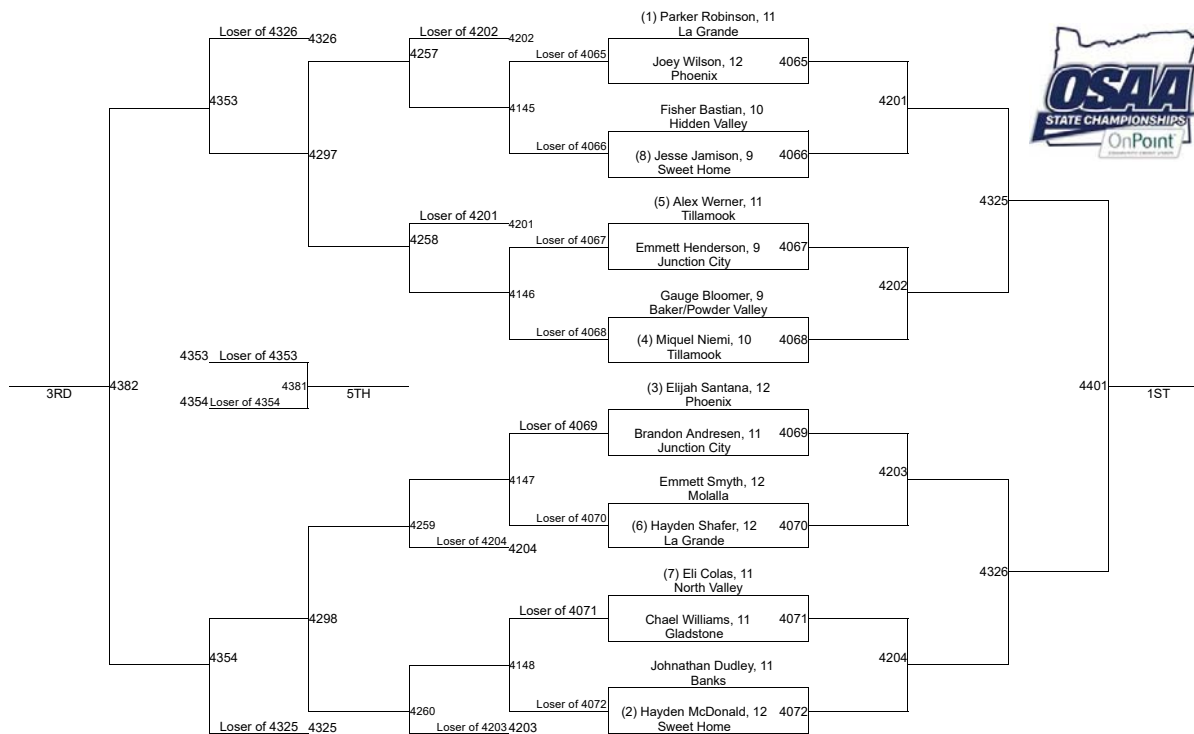

4A-145

2019 OSAA/OnPoint Community Credit Union Wrestling State Championships

4A-152

2019 OSAA/OnPoint Community Credit Union Wrestling State Championships

4A-160

2019 OSAA/OnPoint Community Credit Union Wrestling State Championships