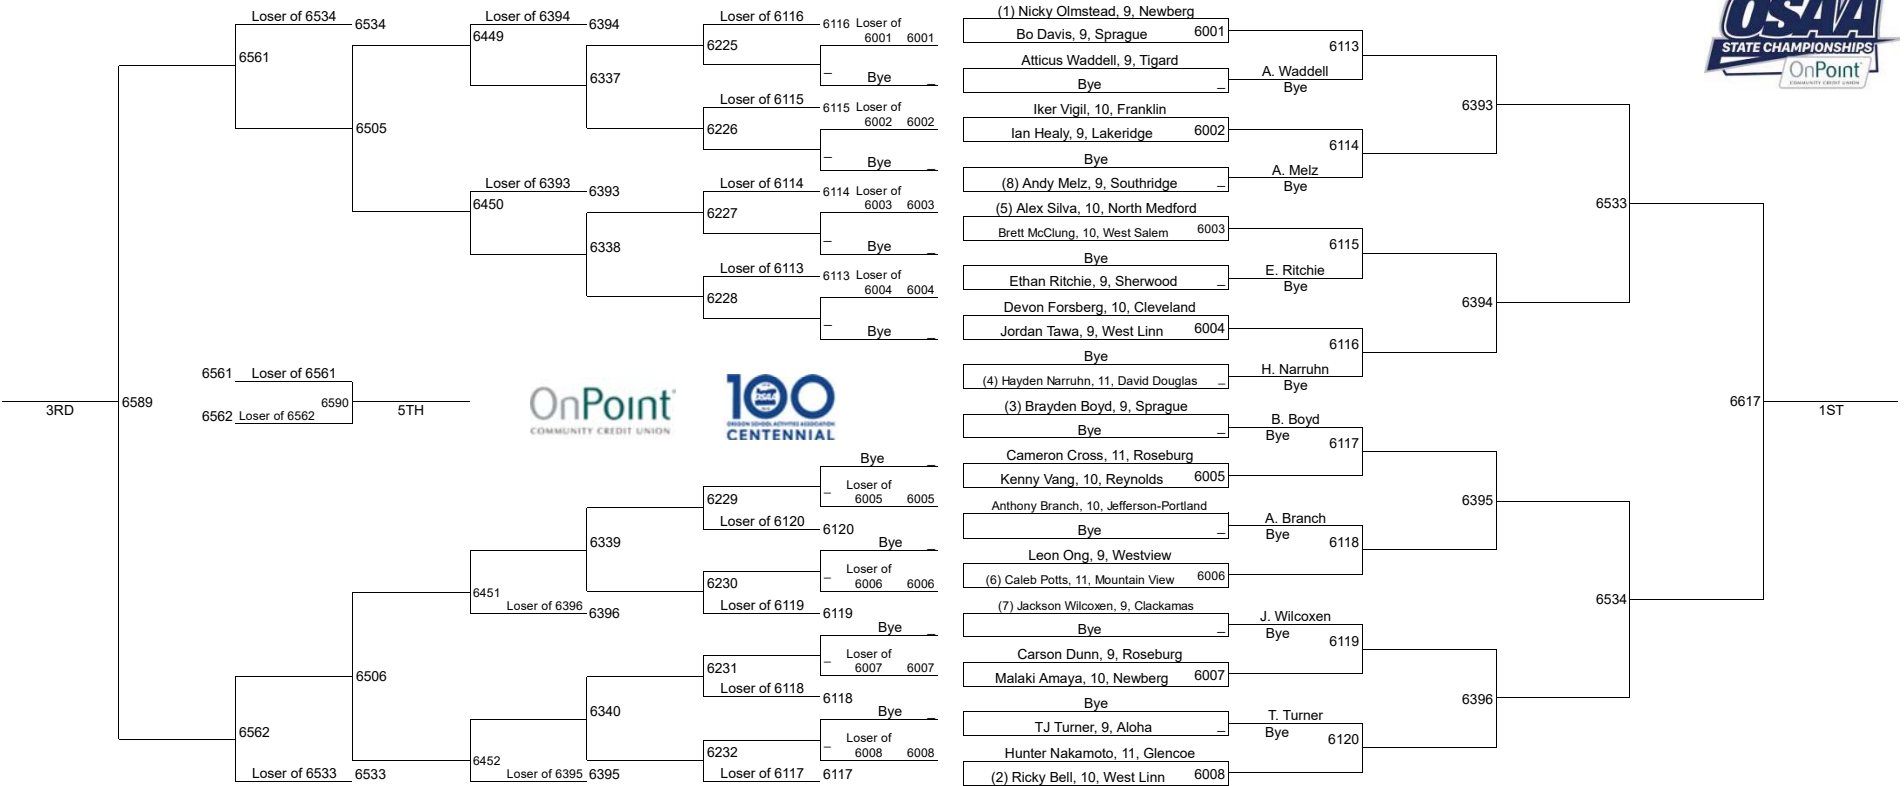

2019 OSAA/OnPoint Community Credit Union Wrestling State Championships

6A-106