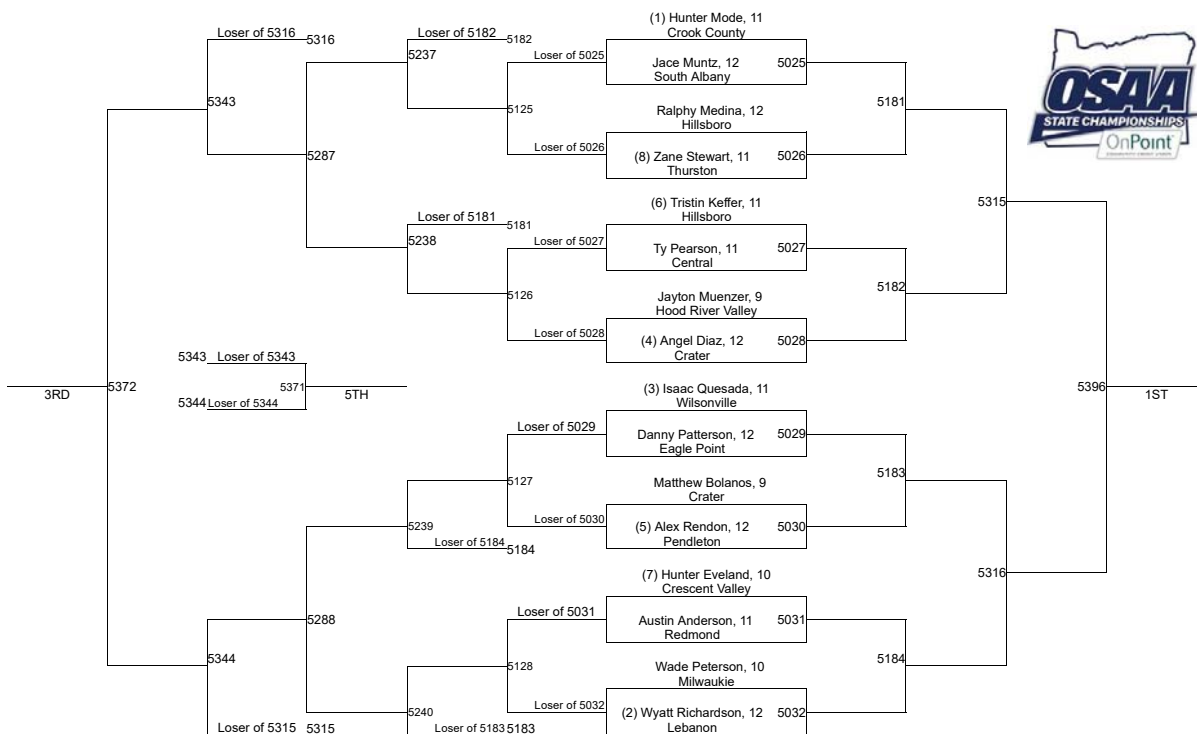

2019 OSAA/OnPoint Community Credit Union Wrestling State Championships **5A-126**