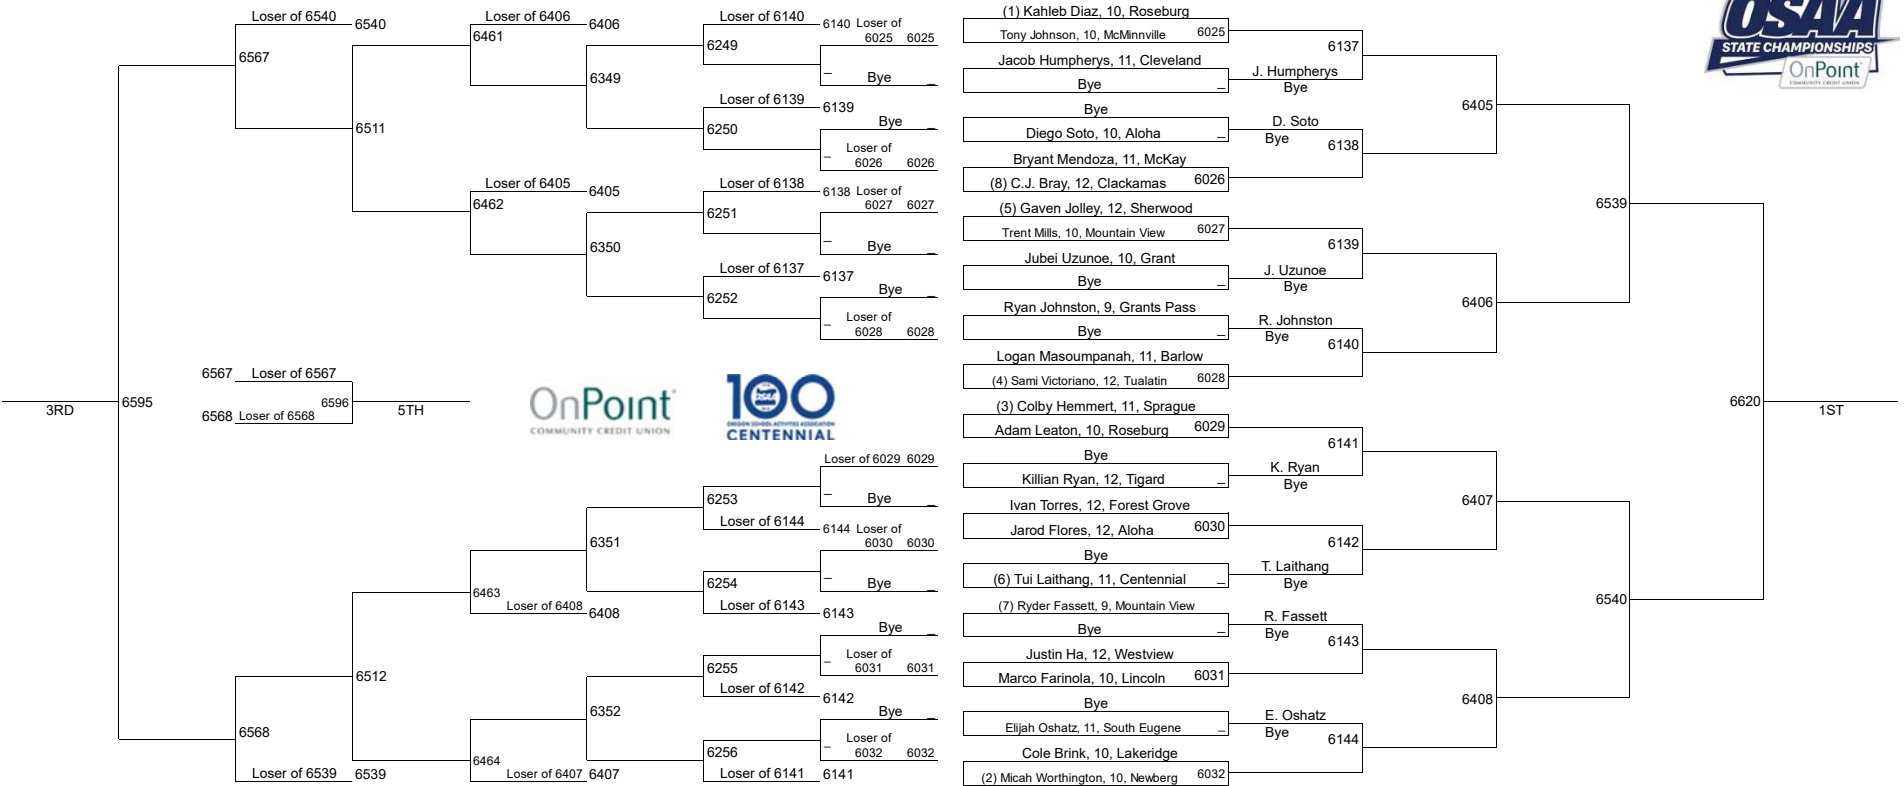

2019 OSAA/OnPoint Community Credit Union Wrestling State Championships

6A-126